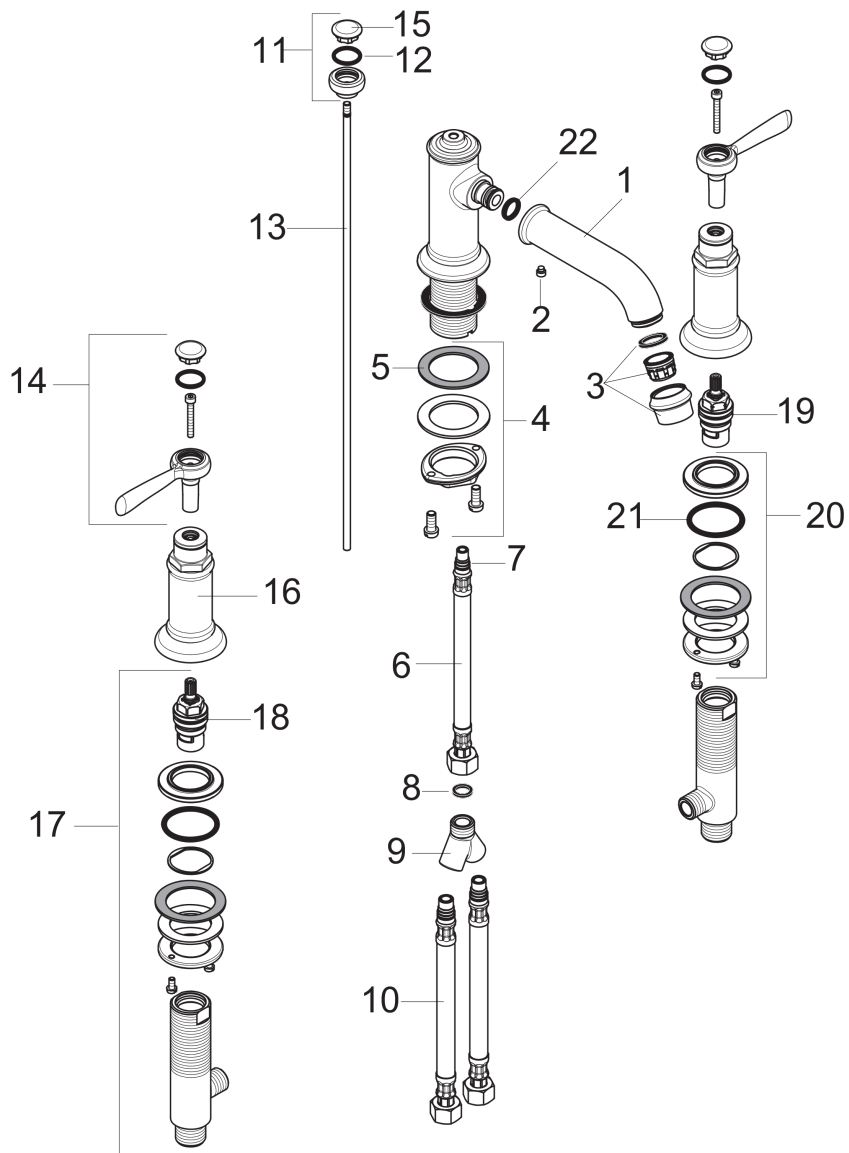

AXOR Montreux
Widespread Faucet 30 with Lever Handles and Pop-Up Drain, 1.2 GPM
 Finishes : **chrome** Part no. : **16535001**

Description

Features

- Laminar spray
- Flow: 1.2 GPM (4.5 L/Min)
- 90° ceramic valves
- Includes pop-up drain

Item details

List Price \$ 868.00

Technology

Compliance

Product image

Scale drawing

AXOR Montreux
Widespread Faucet 30 with Lever Handles and Pop-Up Drain, 1.2 GPM
 Finishes : **chrome** Part no. : **16535001**

Exploded drawing

Year of production: >01/18

AXOR Montreux

Widespread Faucet 30 with Lever Handles and Pop-Up Drain, 1.2 GPM

Finishes : **chrome** Part no. : **16535001**

Spare parts list

Year of production: >01/18

Pos.	Description	Part no.	Price	PU
1	spout cpl.	92978000	-	1
2	hollow set screw M6x5	98447000	-	1
3	aerator M24x1 (4,5 l/min)	93254000	-	1
4	fixing set (Ø 34)	95049000	-	1
5	lever collar	97548000	-	1
6	connection hose 450 mm M8x0,75 G3/8	97206000	-	1
7	O-ring 7x1,5	98422000	-	1
8	sealing set	95581000	-	1
9	hose connection angel	97753000	-	1
10	connection hose 17½" M10x1 3/8"	94071001	-	1
11	diverter knob	98619000	-	1
12	O-ring 16x2	98133000	-	1
13	pull rod	94067000	-	1
14	handle	16691000	-	1
15	set of screw covers, cold / hot water / neutral	97987000	-	1
16	escutcheon for handle	97988000	-	1
17	valve	88503000	-	1
18	shut off unit right closing	94009000	-	1
19	shut off unit left closing	94008000	-	1
20	fixing set for shut off unit	88511000	-	1
21	O-ring 34x3	98069000	-	1
22	O-ring 11x2,5	98487000	-	1
a	pop up waste	88509000	-	1