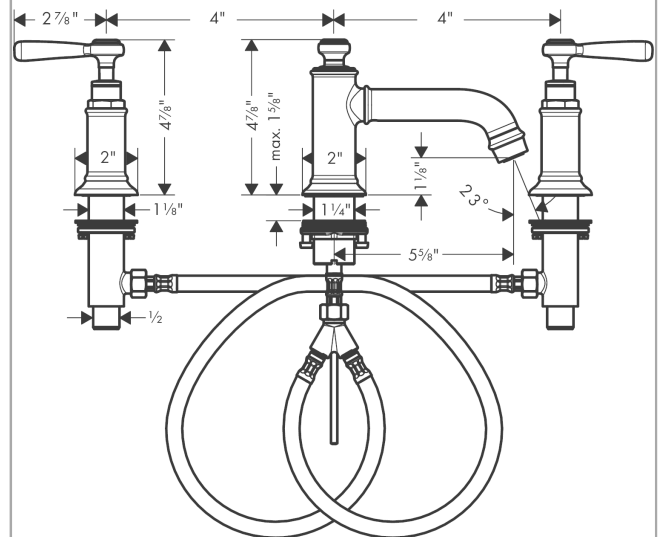

AXOR Montreux
Widespread Faucet 30 with Lever Handles and Pop-Up Drain, 1.2 GPM
 Finishes : **chrome** Part no. : **16535001**

Description

Features

- Laminar spray
- Flow: 1.2 GPM (4.5 L/Min)
- 90° ceramic valves
- Includes pop-up drain

Item details

List Price \$ 868.00

Technology

Compliance

Product image

Scale drawing

AXOR Montreux
Widespread Faucet 30 with Lever Handles and Pop-Up Drain, 1.2 GPM
 Finishes : **chrome** Part no. : **16535001**

Exploded drawing

Year of production: >01/18

AXOR Montreux

Widespread Faucet 30 with Lever Handles and Pop-Up Drain, 1.2 GPM

Finishes : **chrome** Part no. : **16535001**

Spare parts list

Year of production: >01/18

Pos.	Description	Part no.	Price	PU
1	spout cpl.	92978000	-	1
2	hollow set screw M6x5	98447000	-	1
3	aerator M24x1 (4,5 l/min)	93254000	-	1
4	fixing set (Ø 34)	95049000	-	1
5	lever collar	97548000	-	1
6	connection hose 450 mm M8x0,75 G3/8	97206000	-	1
7	O-ring 7x1,5	98422000	-	1
8	sealing set	95581000	-	1
9	hose connection angel	97753000	-	1
10	connection hose 17½" M10x1 3/8"	94071001	-	1
11	diverter knob	98619000	-	1
12	O-ring 16x2	98133000	-	1
13	pull rod	94067000	-	1
14	handle	16691000	-	1
15	set of screw covers, cold / hot water / neutral	97987000	-	1
16	escutcheon for handle	97988000	-	1
17	valve	88503000	-	1
18	shut off unit right closing	94009000	-	1
19	shut off unit left closing	94008000	-	1
20	fixing set for shut off unit	88511000	-	1
21	O-ring 34x3	98069000	-	1
22	O-ring 11x2,5	98487000	-	1
a	pop up waste	88509000	-	1