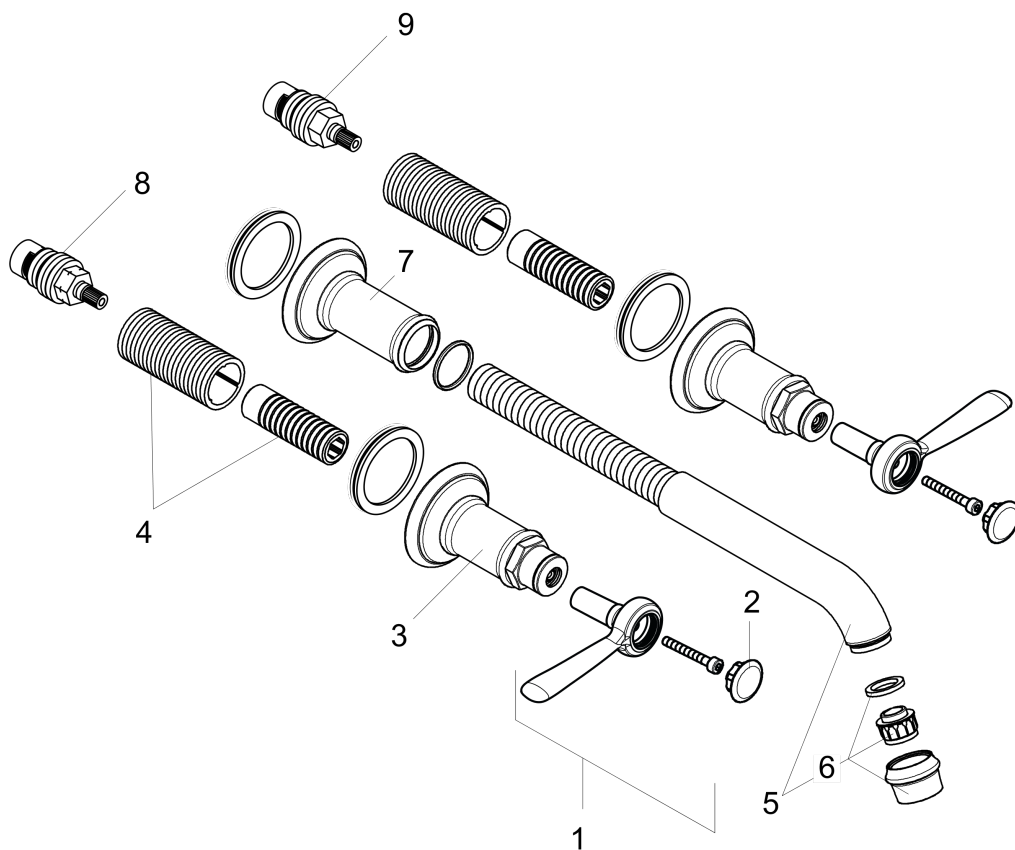

AXOR Montreux

Wall-Mounted Widespread Faucet Trim with Lever Handles, 1.2 GPM

Finishes : **polished nickel** Part no. : **16534831**

Description

Features

- Aerated spray
- Flow: 1.2 GPM (4.5 L/Min)
- 90° ceramic valves

Item details

List Price \$ 1,107.00

Technology

Compliance

Product image

Scale drawing

AXOR Montreux
Wall-Mounted Widespread Faucet Trim with Lever Handles, 1.2 GPM
Finishes : **polished nickel** Part no. : **16534831**

Exploded drawing

Year of production: >07/16

AXOR Montreux
Wall-Mounted Widespread Faucet Trim with Lever Handles, 1.2 GPM
 Finishes : **polished nickel** Part no. : **16534831**

Spare parts list

Year of production: >07/16

Pos.	Description	Part no.	Price	PU
1	handle	16691830	-	1
2	set of screw covers, cold / hot water / neutral	97987000	-	1
3	escutcheon for handle	98578000	-	1
4	fixing set	96392000	-	1
5	spout cpl.	98574830	-	1
6	aerator M22x1 (7 l/min)	98583830	-	1
7	escutcheon for spout	98576830	-	1
8	shut off unit left closing	96351001	-	1
9	shut off unit right closing	96350001	-	1
a	base body	10303181	-	1