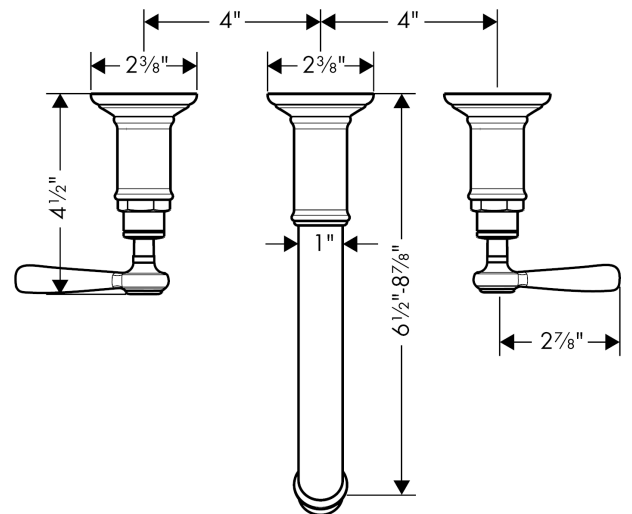

AXOR Montreux

Wall-Mounted Widespread Faucet Trim with Lever Handles, 1.2 GPM

Finishes : **polished nickel** Part no. : **16534831**

Description

Features

- Aerated spray
- Flow: 1.2 GPM (4.5 L/Min)
- 90° ceramic valves

Item details

List Price \$ 1,107.00

Technology

Compliance

Product image

Scale drawing

AXOR Montreux
Wall-Mounted Widespread Faucet Trim with Lever Handles, 1.2 GPM
Finishes : **polished nickel** Part no. : **16534831**

Exploded drawing

Year of production: >07/16

AXOR Montreux
Wall-Mounted Widespread Faucet Trim with Lever Handles, 1.2 GPM
 Finishes : **polished nickel** Part no. : **16534831**

Spare parts list

Year of production: >07/16

Pos.	Description	Part no.	Price	PU
1	handle	16691830	-	1
2	set of screw covers, cold / hot water / neutral	97987000	-	1
3	escutcheon for handle	98578000	-	1
4	fixing set	96392000	-	1
5	spout cpl.	98574830	-	1
6	aerator M22x1 (7 l/min)	98583830	-	1
7	escutcheon for spout	98576830	-	1
8	shut off unit left closing	96351001	-	1
9	shut off unit right closing	96350001	-	1
a	base body	10303181	-	1