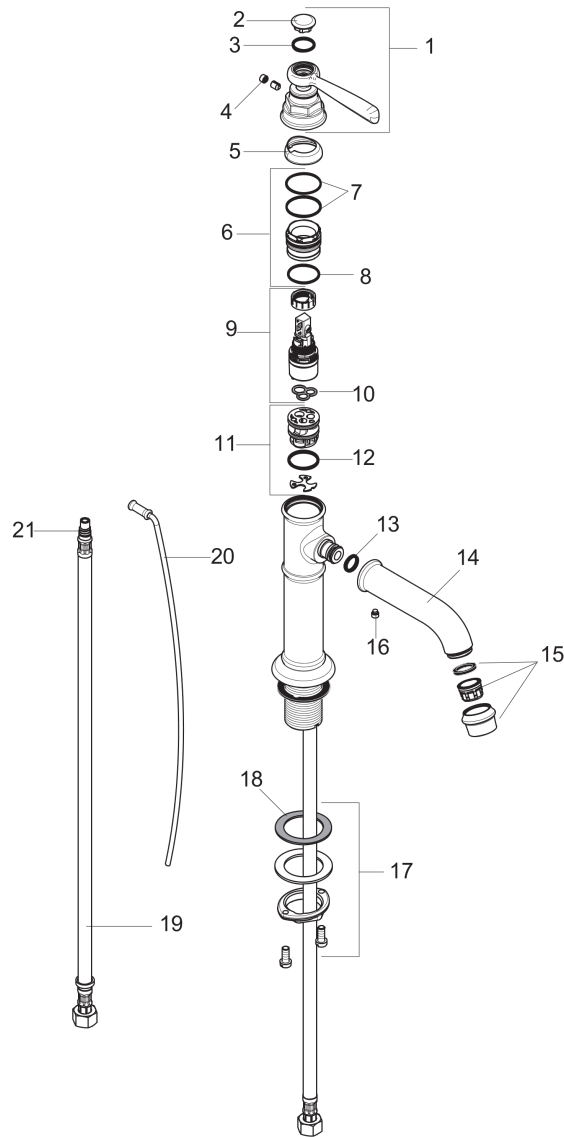

**AXOR Montreux**  
**Single-Hole Faucet 100 with Pop-Up Drain, 1.2 GPM**  
 Finishes : polished nickel Part no. : 16515831

**Description**

**Features**

- Aerated spray
- Flow: 1.2 GPM (4.5 L/Min)
- Ceramic cartridge
- Includes pop-up drain

**Item details**

List Price \$ 767.00

**Technology**

**Compliance**

**Product image**

**Scale drawing**

**AXOR Montreux**  
**Single-Hole Faucet 100 with Pop-Up Drain, 1.2 GPM**  
 Finishes : **polished nickel**    Part no. : **16515831**

Exploded drawing

Year of production: >01/18

**AXOR Montreux**  
**Single-Hole Faucet 100 with Pop-Up Drain, 1.2 GPM**  
 Finishes : **polished nickel** Part no. : **16515831**

## Spare parts list

Year of production: >01/18

Pos.	Description	Part no.	Price	PU
1	handle	92973830	-	1
2	cover cap	92974000	-	1
3	O-ring 16x2	98133000	-	1
4	screw cover	96338000	-	1
5	flange	92625830	-	1
6	nut	92689000	-	1
7	O-ring 27x1,5	92527000	-	1
8	O-ring 25x1,5	98146000	-	1
9	cartridge, assy	95973001	-	1
10	seal	98865000	-	1
11	adapter for cartridge	98866000	-	1
12	O-ring 23x2	98398000	-	1
13	O-ring 11x2,5	98487000	-	1
14	spout cpl.	92978830	-	1
15	aerator M24x1 (4,5 l/min)	93254830	-	1
16	hollow set screw M6x5	98447000	-	1
17	fixing set (Ø 34)	95049000	-	1
18	lever collar	97548000	-	1
19	connection hose 23½" M8x0,75 3/8"	98600001	-	1
20	pull rod	98730830	-	1
21	O-ring 7x1,5	98422000	-	1