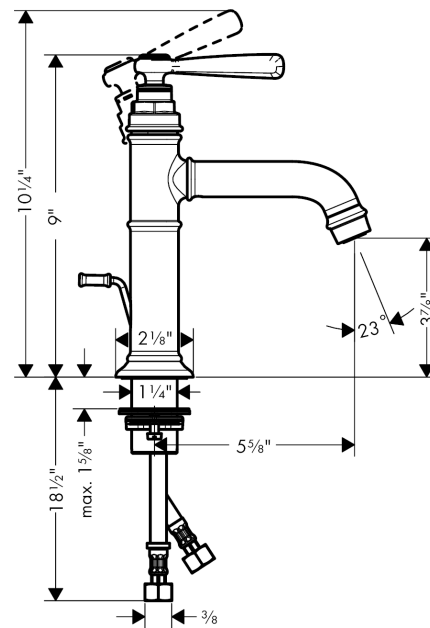

**AXOR Montreux**  
**Single-Hole Faucet 100 with Pop-Up Drain, 1.2 GPM**  
 Finishes : polished nickel Part no. : 16515831

**Description**

**Features**

- Aerated spray
- Flow: 1.2 GPM (4.5 L/Min)
- Ceramic cartridge
- Includes pop-up drain

**Item details**

List Price \$ 767.00

**Technology**

**Compliance**

**Product image**

**Scale drawing**

**AXOR Montreux**  
**Single-Hole Faucet 100 with Pop-Up Drain, 1.2 GPM**  
 Finishes : **polished nickel**    Part no. : **16515831**

Exploded drawing

Year of production: >01/18

**AXOR Montreux**  
**Single-Hole Faucet 100 with Pop-Up Drain, 1.2 GPM**  
 Finishes : **polished nickel** Part no. : **16515831**

## Spare parts list

Year of production: >01/18

Pos.	Description	Part no.	Price	PU
1	handle	92973830	-	1
2	cover cap	92974000	-	1
3	O-ring 16x2	98133000	-	1
4	screw cover	96338000	-	1
5	flange	92625830	-	1
6	nut	92689000	-	1
7	O-ring 27x1,5	92527000	-	1
8	O-ring 25x1,5	98146000	-	1
9	cartridge, assy	95973001	-	1
10	seal	98865000	-	1
11	adapter for cartridge	98866000	-	1
12	O-ring 23x2	98398000	-	1
13	O-ring 11x2,5	98487000	-	1
14	spout cpl.	92978830	-	1
15	aerator M24x1 (4,5 l/min)	93254830	-	1
16	hollow set screw M6x5	98447000	-	1
17	fixing set (Ø 34)	95049000	-	1
18	lever collar	97548000	-	1
19	connection hose 23½" M8x0,75 3/8"	98600001	-	1
20	pull rod	98730830	-	1
21	O-ring 7x1,5	98422000	-	1