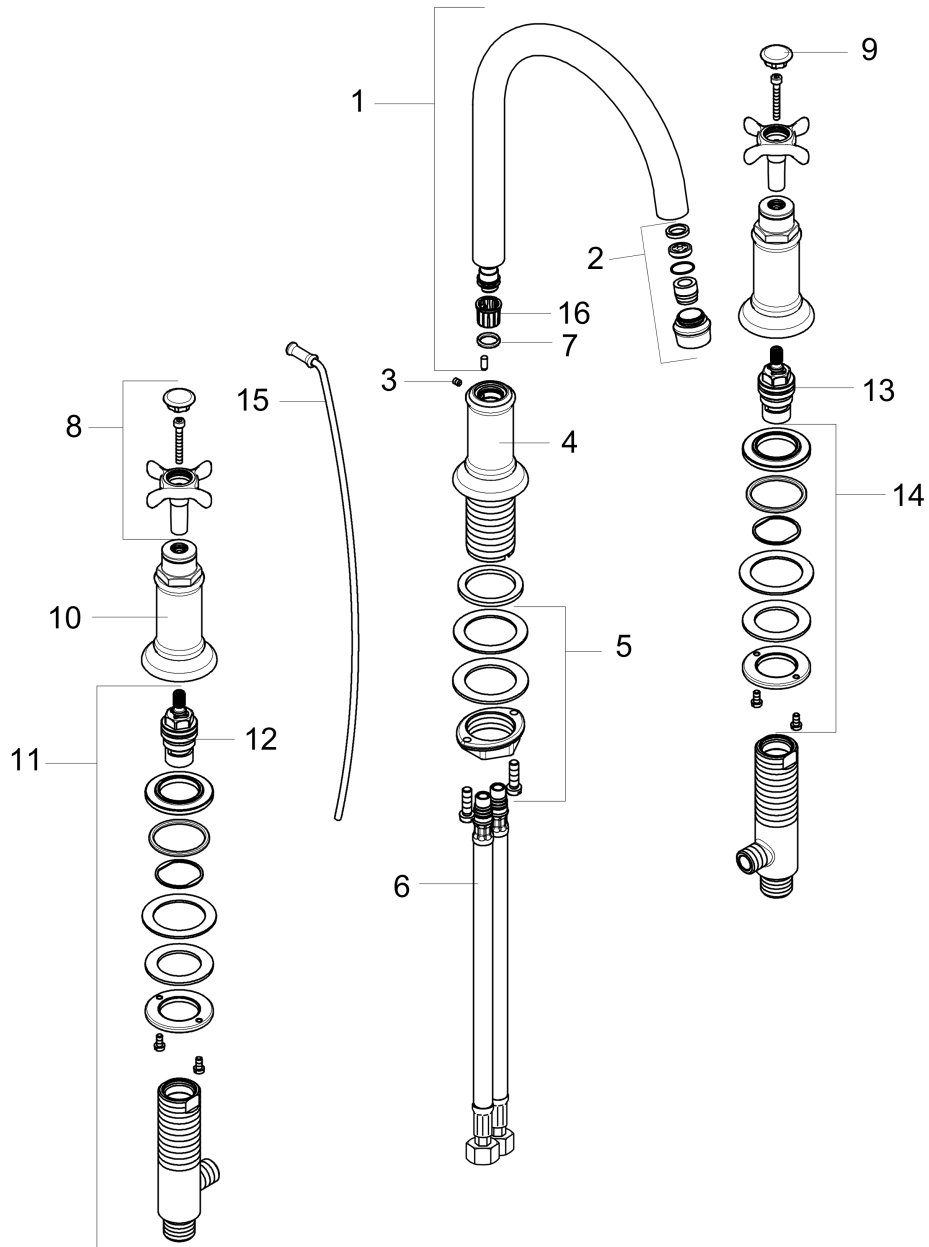

**AXOR Montreux**

**Widespread Faucet 180 with Cross Handles and Pop-Up Drain, 1.2 GPM**

Finishes : **polished nickel** Part no. : **16513831**

**Description**

**Features**

- Swivel range 120°
- Laminar spray
- Flow: 1.2 GPM (4.5 L/Min)
- 90° ceramic valves
- Includes pop-up drain

Finishes : **polished nickel** Part no. : **16513831**

**Exploded drawing**

Year of production: >07/16

## AXOR Montreux

Widespread Faucet 180 with Cross Handles and Pop-Up Drain, 1.2 GPM

Finishes : **polished nickel** Part no. : **16513831**

### Spare parts list

Year of production: >07/16

Pos.	Description	Part no.	Price	PU
1	spout cpl.	97990830	-	1
2	aerator M18x1 (4,5 l/min)	93062830	-	1
3	hollow set screw M4x5	98731000	-	1
4	escutcheon for spout	97989830	-	1
5	fixing set (Ø 32)	13961000	-	1
6	connection hose 18½" M8x0,75 3/8"	96321001	-	1
7	O-ring 11x2	98127000	-	1
8	handle	16291830	-	1
9	set of screw covers, cold / hot water / neutral	97987000	-	1
10	escutcheon for handle	97988830	-	1
11	valve	88503000	-	1
12	shut off unit left closing	94008000	-	1
13	shut off unit right closing	94009000	-	1
14	fixing set for shut off unit	88511000	-	1
15	pull rod	98730830	-	1
16	lever collar	92849000	-	1
a	pop up waste	88509830	-	1
b	fixation extension 35 mm	13898000	-	1