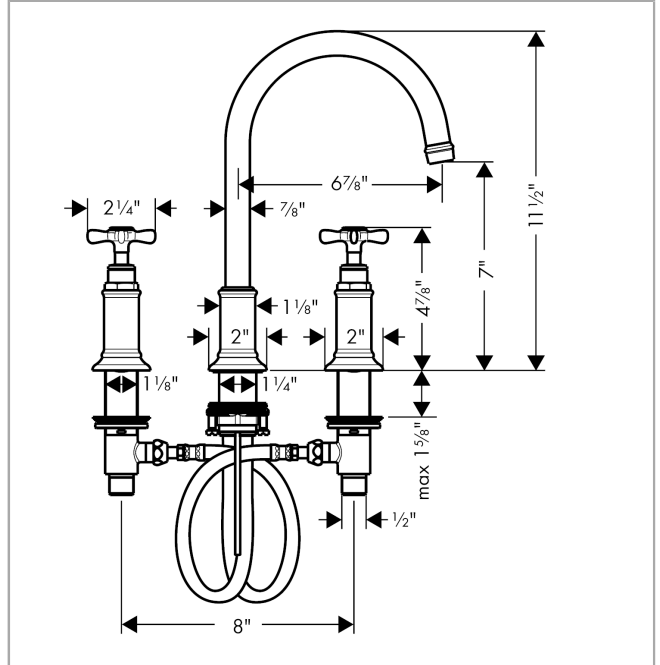

Scale drawing