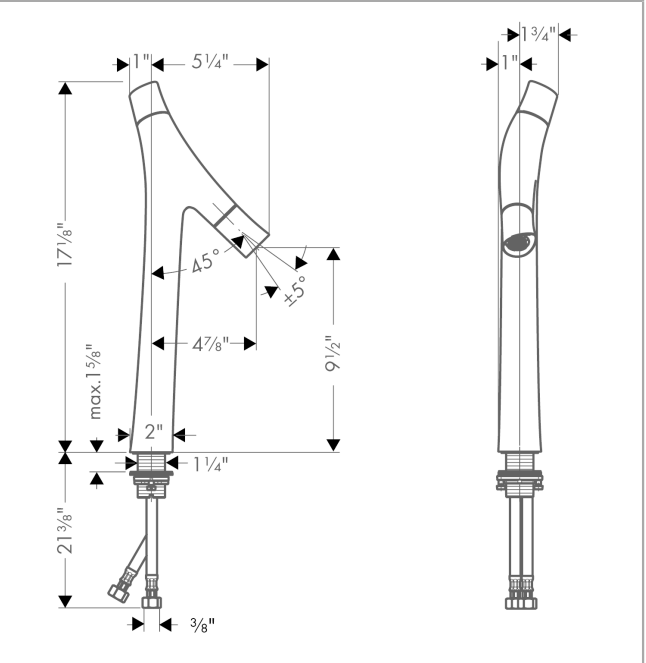

**AXOR Starck Organic**  
**2-Handle Faucet 240, 1.2 GPM**  
 Finishes : **chrome** Part no. : **12013001**

**Description**

**Features**

- Shower spray pattern
- Flow: 0.90 GPM
- Flow boost setting: 1.2 GPM (4.5 L/Min)
- Ceramic cartridge for volume control
- Ceramic cartridge for temperature control
- Separate controls for temperature and volume

**Item details**

List Price \$ 1,050.00

**Technology**

**Compliance**

**Product image**

**Scale drawing**

**AXOR Starck Organic**  
**2-Handle Faucet 240, 1.2 GPM**  
 Finishes : **chrome** Part no. : **12013001**

Exploded drawing

Year of production: >07/16

**AXOR Starck Organic**  
**2-Handle Faucet 240, 1.2 GPM**  
 Finishes : **chrome** Part no. : **12013001**

### Spare parts list

Year of production: >07/16

Pos.	Description	Part no.	Price	PU
1	handle	98296000	-	1
2	handle fixing set	98932000	-	1
3	color-ring cold / hot water	98304000	-	1
4	cartridge, assy	98303000	-	1
5	O-ring 11x1,5	98385000	-	1
6	shut off cartridge	98301000	-	1
7	spout cpl.	98297000	-	1
8	spray former	98299000	-	1
9	flow limiter (4 l/min)	92491000	-	1
10	special tool	95158000	-	1
11	fixing set (Ø 32)	13961000	-	1
12	flat seal	98749000	-	1
13	connection hose 900 mm M8x0,75 G3/8	95372000	-	1
14	non return valve DW 10	96456000	-	1
15	filter packing	95291000	-	1
16	adapter for connection hose	88802000	-	1