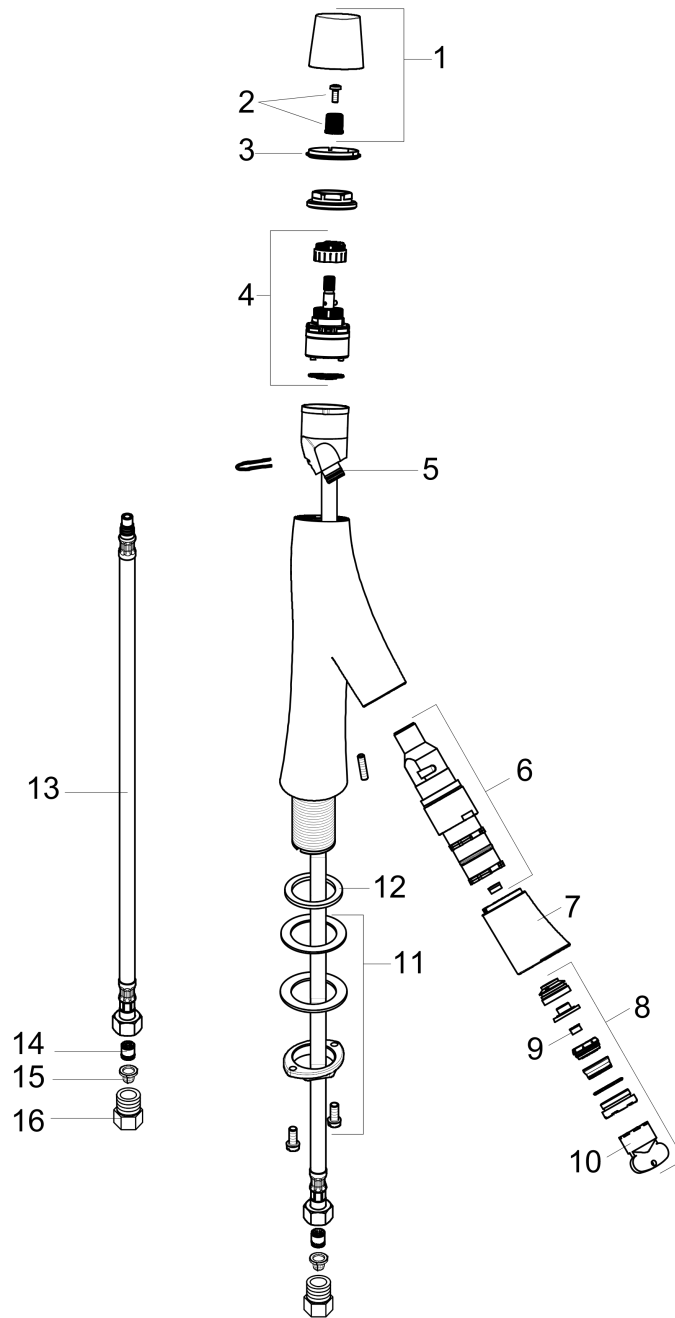

**AXOR Starck Organic**  
**2-Handle Faucet 240, 1.2 GPM**  
 Finishes : **chrome** Part no. : **12013001**

**Description**

**Features**

- Shower spray pattern
- Flow: 0.90 GPM
- Flow boost setting: 1.2 GPM (4.5 L/Min)
- Ceramic cartridge for volume control
- Ceramic cartridge for temperature control
- Separate controls for temperature and volume

**Item details**

List Price \$ 1,050.00

**Technology**

**Compliance**

**Product image**

**Scale drawing**

**AXOR Starck Organic**  
**2-Handle Faucet 240, 1.2 GPM**  
 Finishes : **chrome** Part no. : **12013001**

Exploded drawing

Year of production: >07/16

**AXOR Starck Organic**  
**2-Handle Faucet 240, 1.2 GPM**  
 Finishes : **chrome** Part no. : **12013001**

### Spare parts list

Year of production: >07/16

Pos.	Description	Part no.	Price	PU
1	handle	98296000	-	1
2	handle fixing set	98932000	-	1
3	color-ring cold / hot water	98304000	-	1
4	cartridge, assy	98303000	-	1
5	O-ring 11x1,5	98385000	-	1
6	shut off cartridge	98301000	-	1
7	spout cpl.	98297000	-	1
8	spray former	98299000	-	1
9	flow limiter (4 l/min)	92491000	-	1
10	special tool	95158000	-	1
11	fixing set (Ø 32)	13961000	-	1
12	flat seal	98749000	-	1
13	connection hose 900 mm M8x0,75 G3/8	95372000	-	1
14	non return valve DW 10	96456000	-	1
15	filter packing	95291000	-	1
16	adapter for connection hose	88802000	-	1