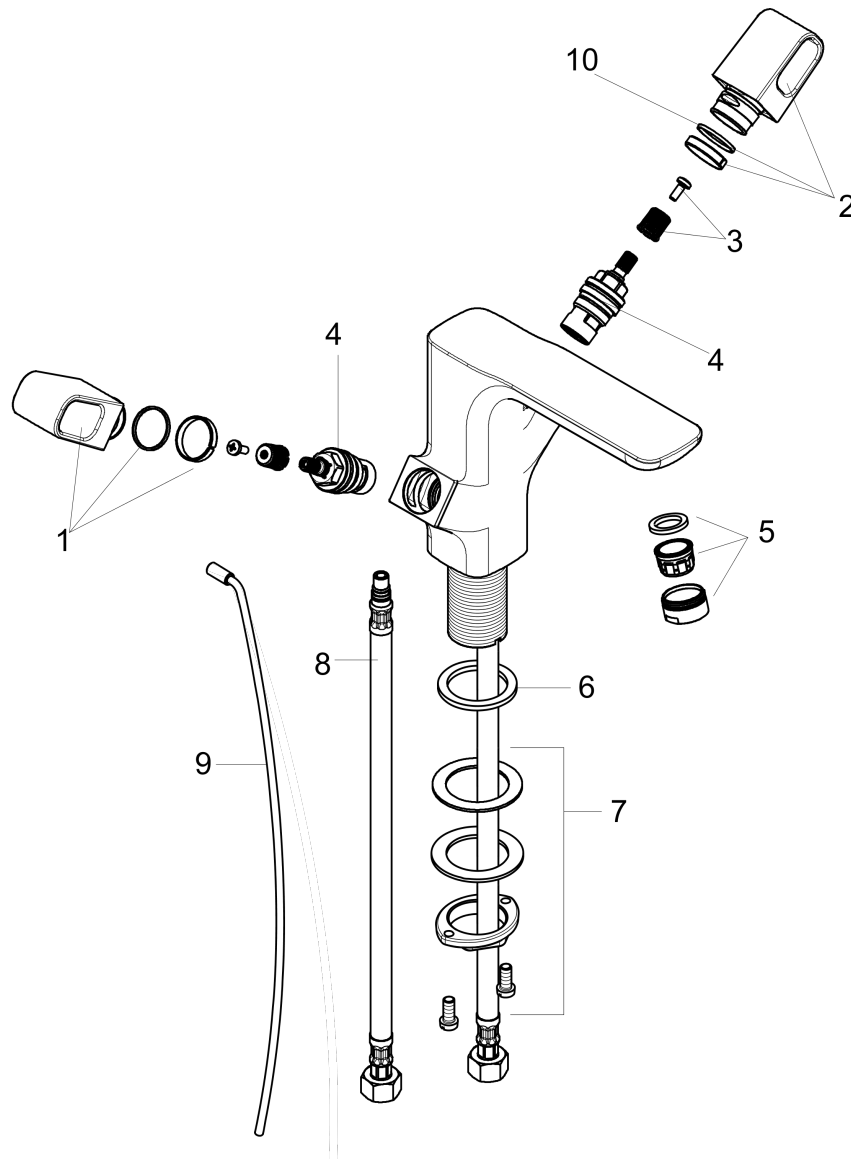

AXOR Urquiola
2-Handle Faucet 120 with Pop-Up Drain, 1.2 GPM
 Finishes : **chrome** Part no. : **11024001**

Description

Features

- Aerated spray
- Flow: 1.2 GPM (4.5 L/Min)
- 90° ceramic valves
- Includes pop-up drain

Item details

List Price \$ 984.00

Technology

Compliance

Product image

Scale drawing

AXOR Urquiola
2-Handle Faucet 120 with Pop-Up Drain, 1.2 GPM
 Finishes : **chrome** Part no. : **11024001**

Exploded drawing

Year of production: >07/16

AXOR Urquiola
2-Handle Faucet 120 with Pop-Up Drain, 1.2 GPM
 Finishes : **chrome** Part no. : **11024001**

Spare parts list

Year of production: >07/16

Pos.	Description	Part no.	Price	PU
1	handle for hot water	95608000	-	1
2	handle for cold water	95609000	-	1
3	handle fixing set	98932000	-	1
4	shut off unit right closing	94009001	-	1
5	aerator M24x1 (4,5 l/min)	92877000	-	1
6	flat seal	98749000	-	1
7	fixing set (Ø 32)	13961000	-	1
8	connection hose 18½" M8x0,75 3/8"	96321001	-	1
9	pull rod	96657000	-	1
10	O-ring 20x1,5	98197000	-	1