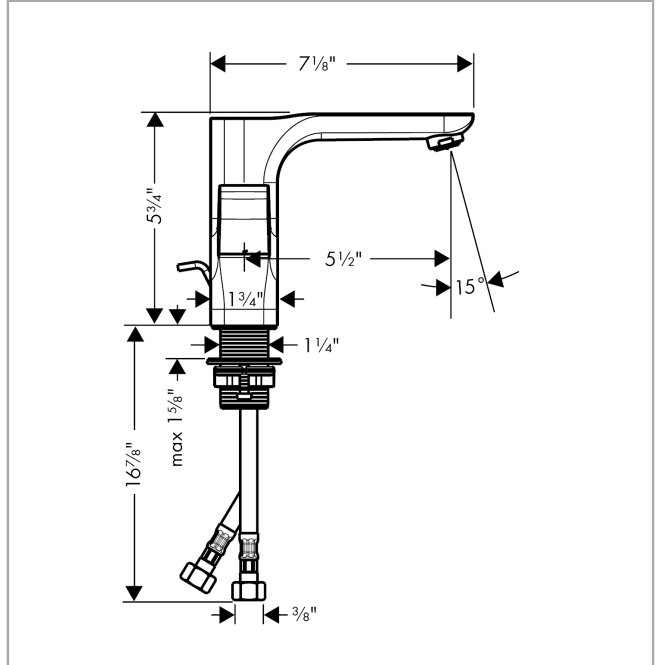

AXOR Urquiola
2-Handle Faucet 120 with Pop-Up Drain, 1.2 GPM
 Finishes : **chrome** Part no. : **11024001**

Description

Features

- Aerated spray
- Flow: 1.2 GPM (4.5 L/Min)
- 90° ceramic valves
- Includes pop-up drain

Item details

List Price \$ 984.00

Technology

Compliance

Product image

Scale drawing

AXOR Urquiola
2-Handle Faucet 120 with Pop-Up Drain, 1.2 GPM
 Finishes : **chrome** Part no. : **11024001**

Exploded drawing

Year of production: >07/16

AXOR Urquiola
2-Handle Faucet 120 with Pop-Up Drain, 1.2 GPM
 Finishes : **chrome** Part no. : **11024001**

Spare parts list

Year of production: >07/16

Pos.	Description	Part no.	Price	PU
1	handle for hot water	95608000	-	1
2	handle for cold water	95609000	-	1
3	handle fixing set	98932000	-	1
4	shut off unit right closing	94009001	-	1
5	aerator M24x1 (4,5 l/min)	92877000	-	1
6	flat seal	98749000	-	1
7	fixing set (Ø 32)	13961000	-	1
8	connection hose 18½" M8x0,75 3/8"	96321001	-	1
9	pull rod	96657000	-	1
10	O-ring 20x1,5	98197000	-	1