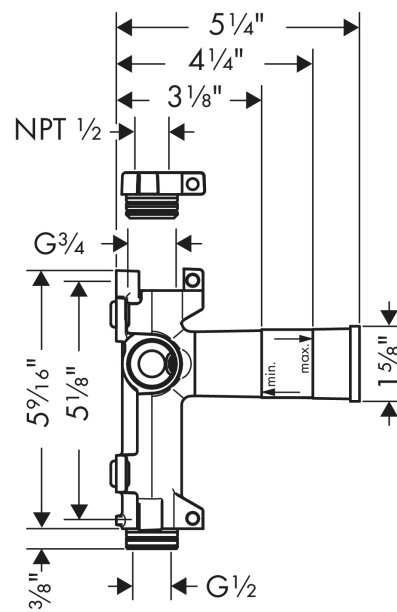

AXOR ShowerSolutions
Rough, Volume Control 5" x 5"
 Finishes : n.a. Part no. : 10971181

Description

Features

- Flow: 10 GPM (37.9 L/Min)
- Quick connection for easy, leak-free installation

Item details

List Price \$ 222.00

Compliance

Product image

Scale drawing

AXOR ShowerSolutions
Rough, Volume Control 5" x 5"
 Finishes : n.a. Part no. : 10971181

Exploded drawing

Year of production: >04/09

AXOR ShowerSolutions
Rough, Volume Control 5" x 5"
 Finishes : n.a. Part no. : 10971181

Spare parts list

Year of production: >04/09

Pos.	Description	Part no.	Price	PU
1	sealing foil	96492000	-	1
2	shut off unit with spindle 1/2"	94142000	-	1
3	plug	95335001	-	1
4	pin	95334000	-	1
5	O-Ring 23x2,5	98183000	-	1