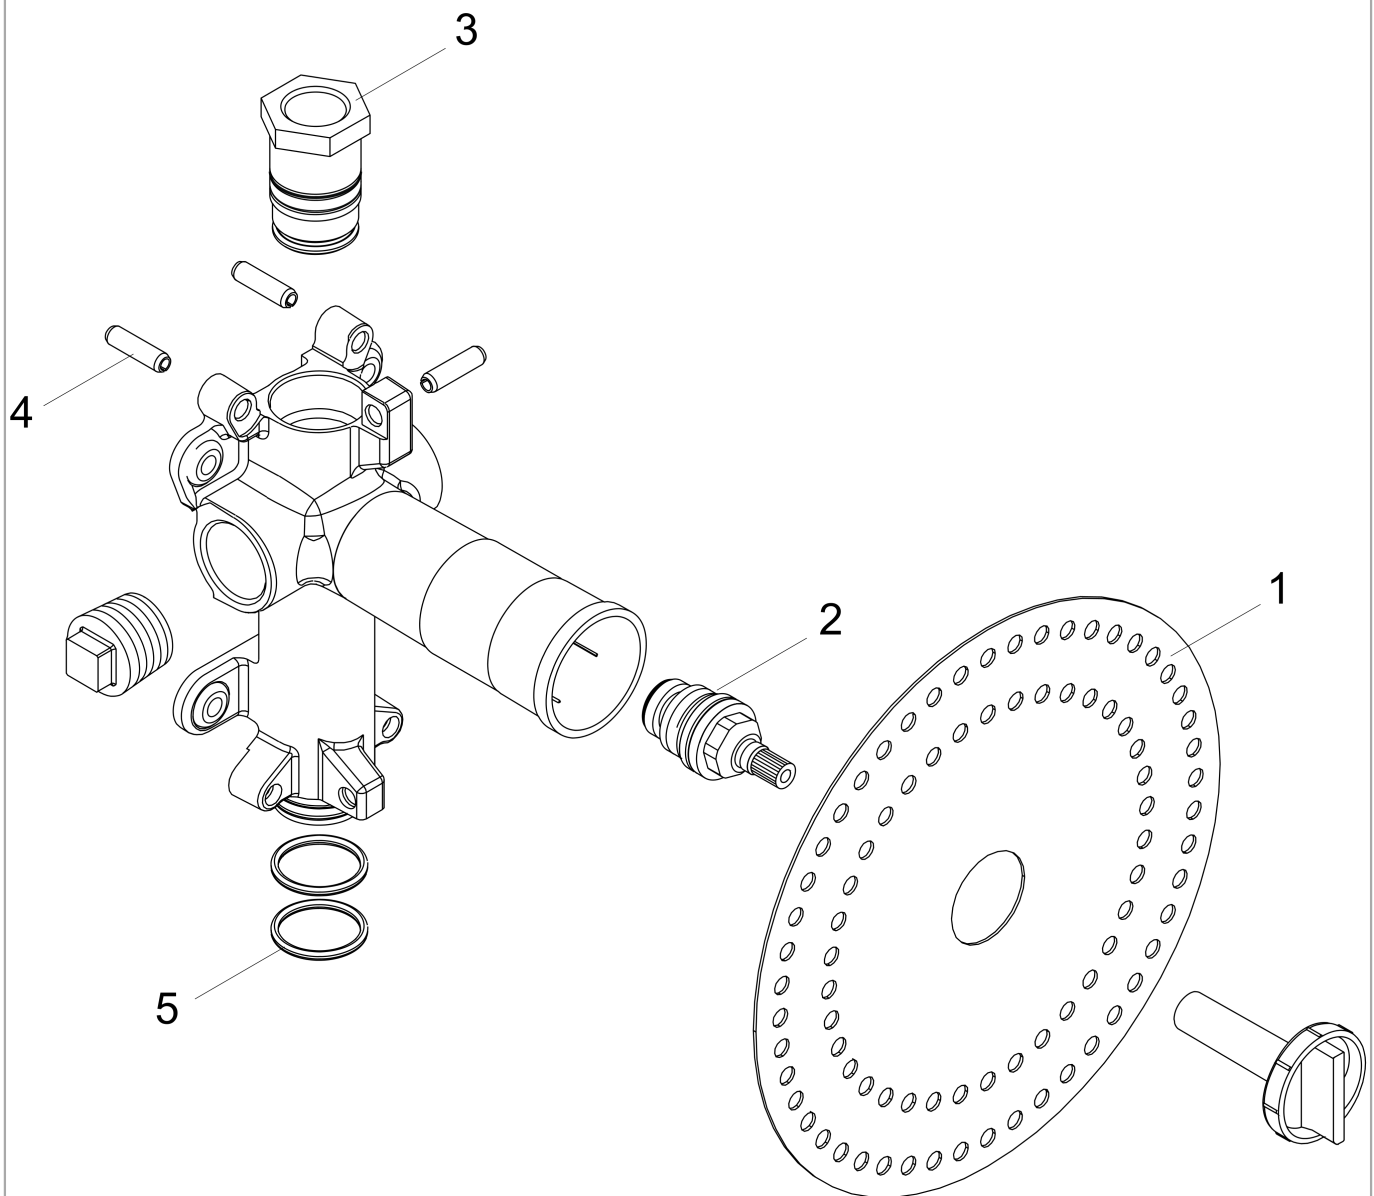

AXOR ShowerSolutions
Rough, Volume Control 5" x 5"
 Finishes : n.a. Part no. : 10971181

Description

Features

- Flow: 10 GPM (37.9 L/Min)
- Quick connection for easy, leak-free installation

Item details

List Price \$ 222.00

Compliance

Product image

Scale drawing

AXOR ShowerSolutions
Rough, Volume Control 5" x 5"
 Finishes : n.a. Part no. : 10971181

Exploded drawing

Year of production: >04/09

AXOR ShowerSolutions
Rough, Volume Control 5" x 5"
 Finishes : n.a. Part no. : 10971181

Spare parts list

Year of production: >04/09

Pos.	Description	Part no.	Price	PU
1	sealing foil	96492000	-	1
2	shut off unit with spindle 1/2"	94142000	-	1
3	plug	95335001	-	1
4	pin	95334000	-	1
5	O-Ring 23x2,5	98183000	-	1