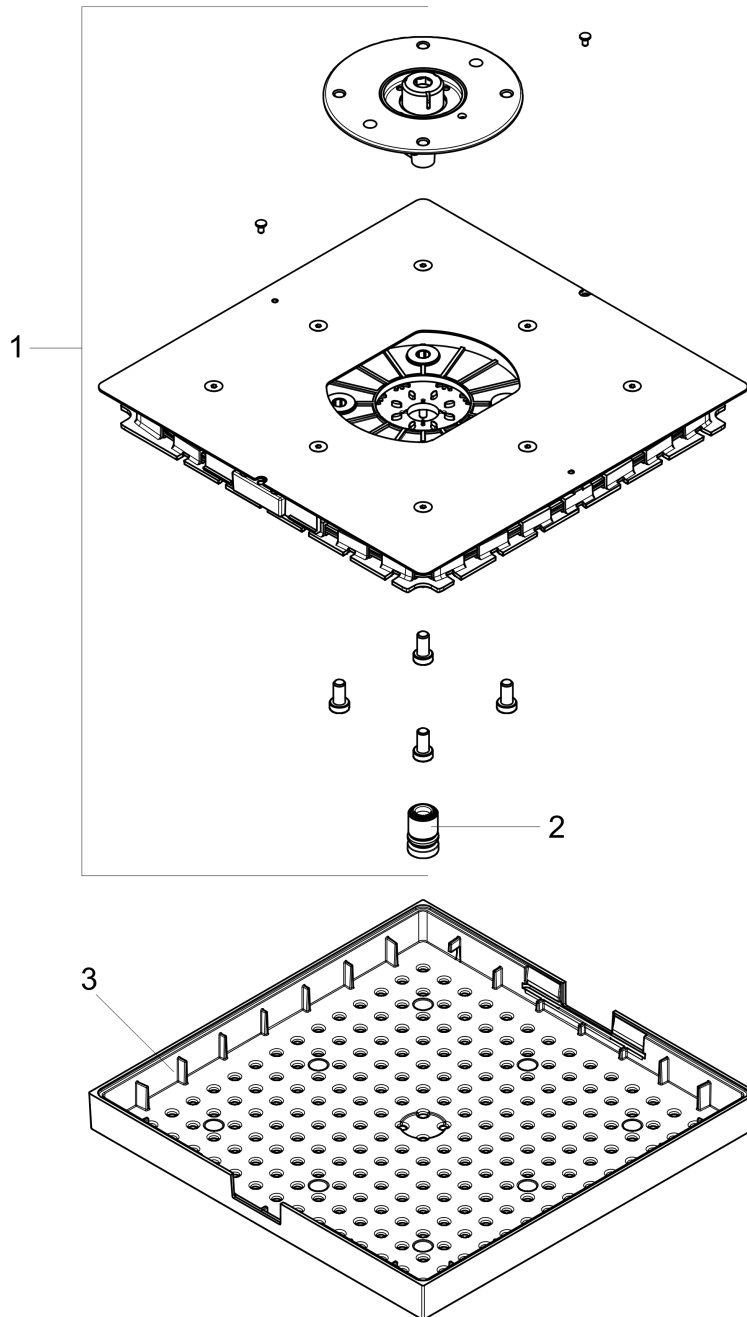

**AXOR ShowerSolutions**  
**Showerhead 240 1-Jet, 2.5 GPM**  
 Finishes : **chrome** Part no. : **10926001**

**Description**

**Features**

- 196 no-clog spray channels
- Spray modes: RainAir
- Flow: 2.5 GPM (9.5 L/Min)
- Fully-finished matching spray face
- Spray face removable for cleaning

**Item details**

List Price \$ 1,466.00

**Technology**

**Compliance**

**Product image**

**Scale drawing**

**AXOR ShowerSolutions**  
**Showerhead 240 1-Jet, 2.5 GPM**  
Finishes : **chrome**    Part no. : **10926001**

Exploded drawing

Year of production: >01/12

**AXOR ShowerSolutions**  
**Showerhead 240 1-Jet, 2.5 GPM**  
 Finishes : **chrome**    Part no. : **10926001**

**Spare parts list**

Year of production: >01/12

Pos.	Description	Part no.	Price	PU
1	spray body	95889001	-	1
2	air jet	95802001	-	1
3	decor plate	95890000	-	1