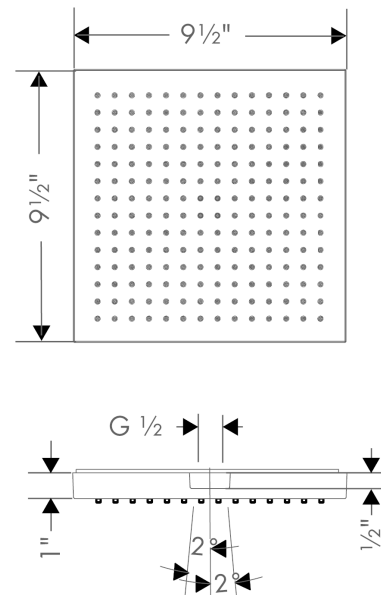

**AXOR ShowerSolutions**  
**Showerhead 240 1-Jet, 2.5 GPM**  
 Finishes : **chrome** Part no. : **10926001**

**Description**

**Features**

- 196 no-clog spray channels
- Spray modes: RainAir
- Flow: 2.5 GPM (9.5 L/Min)
- Fully-finished matching spray face
- Spray face removable for cleaning

**Item details**

List Price \$ 1,466.00

**Technology**

**Compliance**

**Product image**

**Scale drawing**

**AXOR ShowerSolutions**  
**Showerhead 240 1-Jet, 2.5 GPM**  
Finishes : **chrome**    Part no. : **10926001**

Exploded drawing

Year of production: >01/12

**AXOR ShowerSolutions**  
**Showerhead 240 1-Jet, 2.5 GPM**  
 Finishes : **chrome**    Part no. : **10926001**

**Spare parts list**

Year of production: >01/12

Pos.	Description	Part no.	Price	PU
1	spray body	95889001	-	1
2	air jet	95802001	-	1
3	decor plate	95890000	-	1