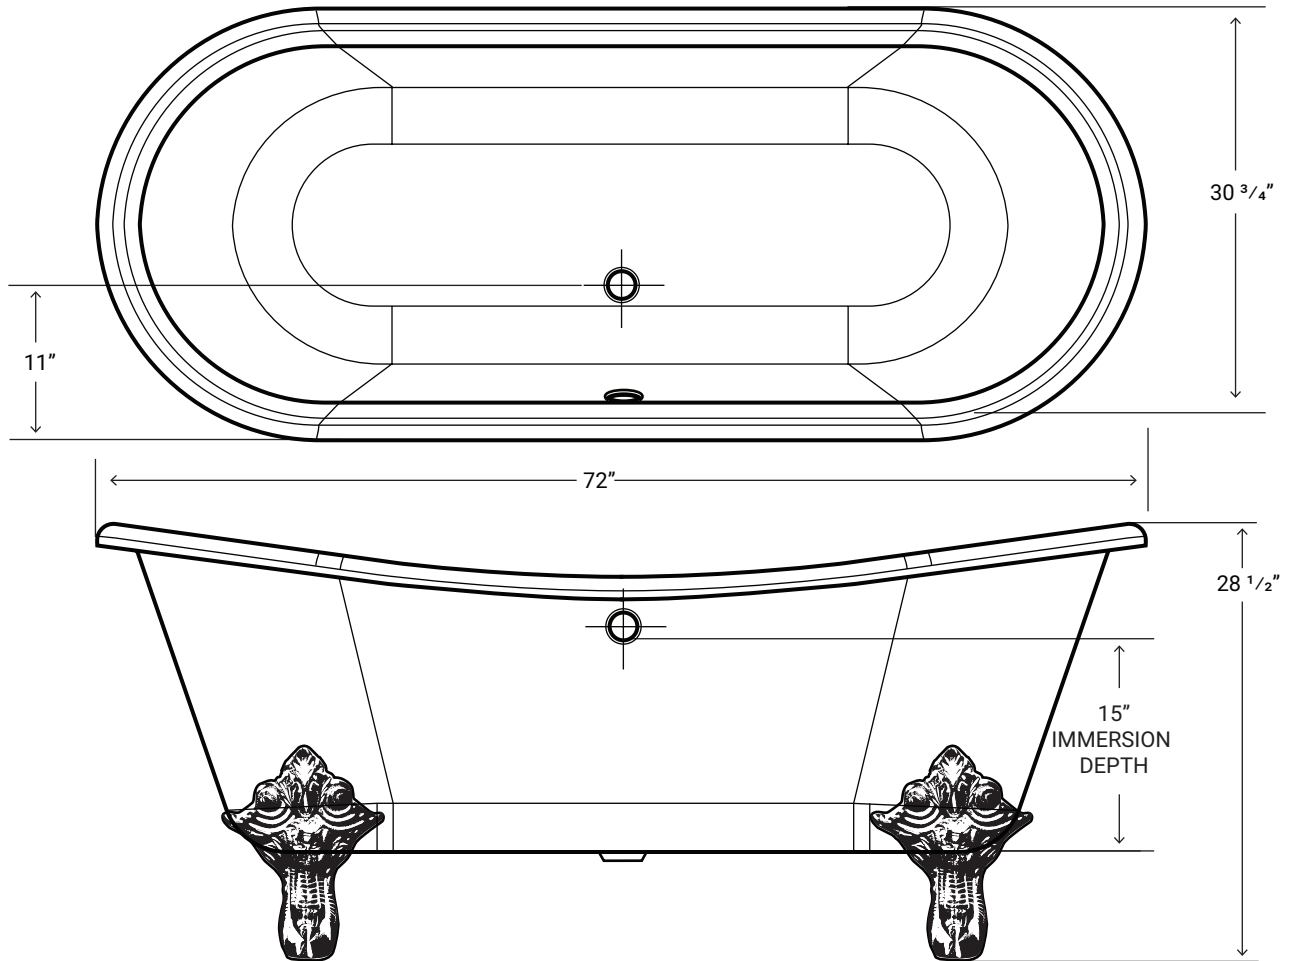

K

Kelpie
Cast Iron Bathtub

Kelpie

Product #: 48035

72" x 30 ³/₄" x 28 ¹/₂"

Design Features

- Cast Iron
- Oval interior
- Rolled edge for comfortably resting you neck while bathing
- Gently sloping backrests
- Gargoyle feet
- Interior: White, porcelain enamel fired finish
- Exterior: hand finished white paint

Product Specification

- Water Capacity ~ 57 US Gallons
- Weight: 397 lbs
- Immersion Depth: 15"
- 1 year limited manufacturer's warranty
- Faucet & overflow sold separately
- Certified to:
ASME A112.19.1
CSA B45.2-2013