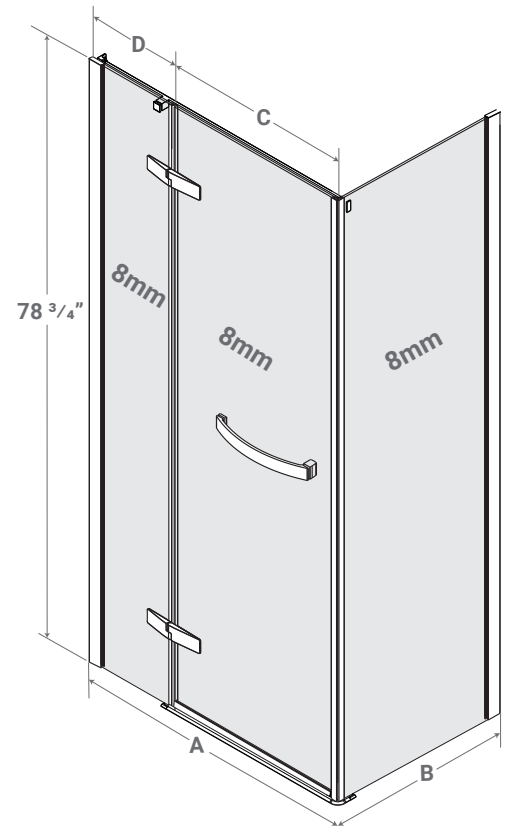

ACRITEC

DOORS: SHOWERS & BATHS, ALCOVE DOOR, DOUBLE THRESHOLD

CORTEZ - HINGED DOOR

RH DOOR

RIGHT-HAND DOOR

PART #	A X B NOMINAL DIMENSIONS	D FIXED PANEL	C DOOR PANEL	A ACTUAL	B RETURN PANEL ACTUAL
51606.S42RH.51643	42" x 30"	14"	23 5/8"	39 3/4" - 40 1/8"	27" - 27 3/4"
51606.S42RH.51653	42" x 32"	14"	23 5/8"	39 3/4" - 40 1/8"	29" - 29 3/4"
51606.S42RH.51663	42" x 34"	14"	23 5/8"	39 3/4" - 40 1/8"	31" - 31 3/4"
51606.S42RH.51673	42" x 36"	14"	23 5/8"	39 3/4" - 40 1/8"	33" - 33 3/4"
51606.S48RH.51643	48" x 30"	20"	23 5/8"	45 3/4" - 46 1/8"	27" - 27 3/4"
51606.S48RH.51653	48" x 32"	20"	23 5/8"	45 3/4" - 46 1/8"	29" - 29 3/4"
51606.S48RH.51663	48" x 34"	20"	23 5/8"	45 3/4" - 46 1/8"	31" - 31 3/4"
51606.S48RH.51673	48" x 36"	20"	23 5/8"	45 3/4" - 46 1/8"	33" - 33 3/4"
51616.S60RH.51643	60" x 30"	28"	27 1/2"	57 3/4" - 58 1/8"	27" - 27 3/4"
51616.S60RH.51653	60" x 32"	28"	27 1/2"	57 3/4" - 58 1/8"	29" - 29 3/4"
51616.S60RH.51663	60" x 34"	28"	27 1/2"	57 3/4" - 58 1/8"	31" - 31 3/4"
51616.S60RH.51673	60" x 36"	28"	27 1/2"	57 3/4" - 58 1/8"	33" - 33 3/4"
51616.S66RH.51643	66" x 36"	34"	27 1/2"	63 3/4" - 64 1/8"	27" - 27 3/4"
51616.S66RH.51653	66" x 36"	34"	27 1/2"	63 3/4" - 64 1/8"	29" - 29 3/4"
51616.S66RH.51663	66" x 36"	34"	27 1/2"	63 3/4" - 64 1/8"	31" - 31 3/4"
51616.S66RH.51673	66" x 36"	34"	27 1/2"	63 3/4" - 64 1/8"	33" - 33 3/4"

REV. 4/ 25/ 2018

*Drawings are not to scale

*All measurements are ±1/4"

In keeping with our policy of continuing improvement, Acritec industries Corp. reserves the right to change product specifications without notice.

*MEASUREMENTS RELATE TO MATCHING SHOWERBASE SIZES AT ROUGH IN STAGE (PRE-FINISHING)