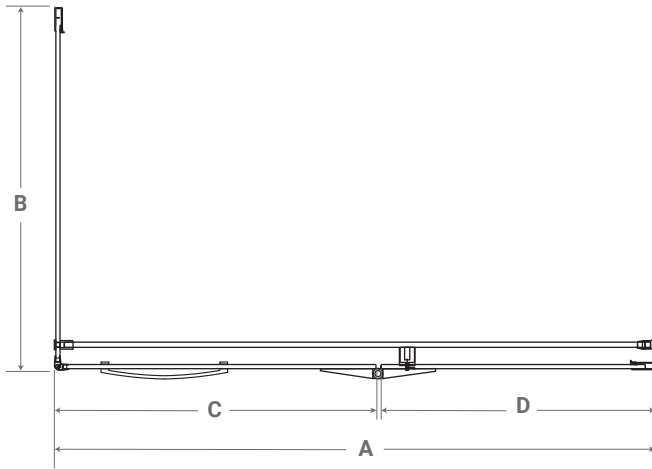

#### LEFT-HAND DOOR

PART #	A X B NOMINAL DIMENSIONS	D FIXED PANEL	C DOOR PANEL	A ACTUAL	B RETURN PANEL ACTUAL
51603.S42LH.51643	42" x 30"	14"	23 5/8"	39 3/4" - 40 1/8"	27" - 27 3/4"
51603.S42LH.51653	42" x 32"	14"	23 5/8"	39 3/4" - 40 1/8"	29" - 29 3/4"
51603.S42LH.51663	42" x 34"	14"	23 5/8"	39 3/4" - 40 1/8"	31" - 31 3/4"
51603.S42LH.51673	42" x 36"	14"	23 5/8"	39 3/4" - 40 1/8"	33" - 33 3/4"
51603.S48LH.51643	48" x 30"	20"	23 5/8"	45 3/4" - 46 1/8"	27" - 27 3/4"
51603.S48LH.51653	48" x 32"	20"	23 5/8"	45 3/4" - 46 1/8"	29" - 29 3/4"
51603.S48LH.51663	48" x 34"	20"	23 5/8"	45 3/4" - 46 1/8"	31" - 31 3/4"
51603.S48LH.51673	48" x 36"	20"	23 5/8"	45 3/4" - 46 1/8"	33" - 33 3/4"
51613.S60LH.51643	60" x 30"	28"	27 1/2"	57 3/4" - 58 1/8"	27" - 27 3/4"
51613.S60LH.51653	60" x 32"	28"	27 1/2"	57 3/4" - 58 1/8"	29" - 29 3/4"
51613.S60LH.51663	60" x 34"	28"	27 1/2"	57 3/4" - 58 1/8"	31" - 31 3/4"
51613.S60LH.51673	60" x 36"	28"	27 1/2"	57 3/4" - 58 1/8"	33" - 33 3/4"
51613.S66LH.51643	66" x 36"	34"	27 1/2"	63 3/4" - 64 1/8"	27" - 27 3/4"
51613.S66LH.51653	66" x 36"	34"	27 1/2"	63 3/4" - 64 1/8"	29" - 29 3/4"
51613.S66LH.51663	66" x 36"	34"	27 1/2"	63 3/4" - 64 1/8"	31" - 31 3/4"
51613.S66LH.51673	66" x 36"	34"	27 1/2"	63 3/4" - 64 1/8"	33" - 33 3/4"