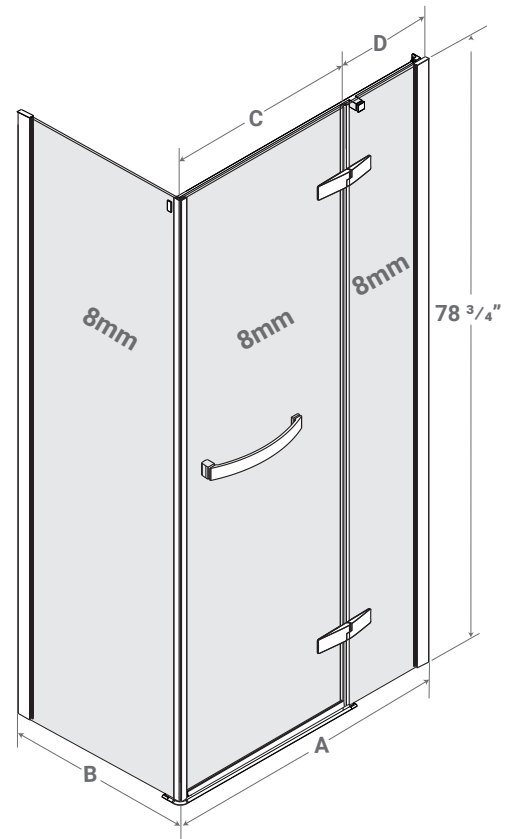

## CORTEZ - HINGED DOOR

#### LEFT-HAND DOOR

PART #	A X B NOMINAL DIMENSIONS	D FIXED PANEL	C DOOR PANEL	A ACTUAL	B RETURN PANEL ACTUAL
51603.S42LH.51643	42" x 30"	14"	23 5/8"	39 3/4" - 40 1/8"	27" - 27 3/4"
51603.S42LH.51653	42" x 32"	14"	23 5/8"	39 3/4" - 40 1/8"	29" - 29 3/4"
51603.S42LH.51663	42" x 34"	14"	23 5/8"	39 3/4" - 40 1/8"	31" - 31 3/4"
51603.S42LH.51673	42" x 36"	14"	23 5/8"	39 3/4" - 40 1/8"	33" - 33 3/4"
51603.S48LH.51643	48" x 30"	20"	23 5/8"	45 3/4" - 46 1/8"	27" - 27 3/4"
51603.S48LH.51653	48" x 32"	20"	23 5/8"	45 3/4" - 46 1/8"	29" - 29 3/4"
51603.S48LH.51663	48" x 34"	20"	23 5/8"	45 3/4" - 46 1/8"	31" - 31 3/4"
51603.S48LH.51673	48" x 36"	20"	23 5/8"	45 3/4" - 46 1/8"	33" - 33 3/4"
51613.S60LH.51643	60" x 30"	28"	27 1/2"	57 3/4" - 58 1/8"	27" - 27 3/4"
51613.S60LH.51653	60" x 32"	28"	27 1/2"	57 3/4" - 58 1/8"	29" - 29 3/4"
51613.S60LH.51663	60" x 34"	28"	27 1/2"	57 3/4" - 58 1/8"	31" - 31 3/4"
51613.S60LH.51673	60" x 36"	28"	27 1/2"	57 3/4" - 58 1/8"	33" - 33 3/4"
51613.S66LH.51643	66" x 36"	34"	27 1/2"	63 3/4" - 64 1/8"	27" - 27 3/4"
51613.S66LH.51653	66" x 36"	34"	27 1/2"	63 3/4" - 64 1/8"	29" - 29 3/4"
51613.S66LH.51663	66" x 36"	34"	27 1/2"	63 3/4" - 64 1/8"	31" - 31 3/4"
51613.S66LH.51673	66" x 36"	34"	27 1/2"	63 3/4" - 64 1/8"	33" - 33 3/4"