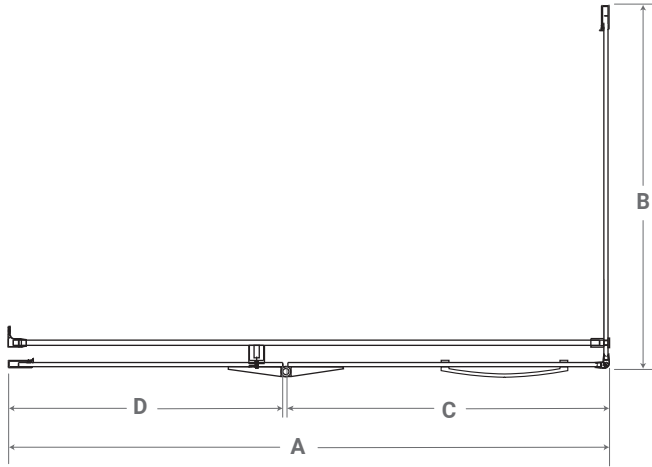

ACRITEC

DOORS: SHOWERS & BATHS, ALCOVE DOOR, DOUBLE THRESHOLD

CORTEZ - HINGED DOOR

RH DOOR

RIGHT-HAND DOOR

PART #	A X B NOMINAL DIMENSIONS	D FIXED PANEL	C DOOR PANEL	A ACTUAL	B RETURN PANEL ACTUAL
51606.S42RH.51643	42" x 30"	14"	23 5/8"	39 3/4" - 40 1/8"	27" - 27 3/4"
51606.S42RH.51653	42" x 32"	14"	23 5/8"	39 3/4" - 40 1/8"	29" - 29 3/4"
51606.S42RH.51663	42" x 34"	14"	23 5/8"	39 3/4" - 40 1/8"	31" - 31 3/4"
51606.S42RH.51673	42" x 36"	14"	23 5/8"	39 3/4" - 40 1/8"	33" - 33 3/4"
51606.S48RH.51643	48" x 30"	20"	23 5/8"	45 3/4" - 46 1/8"	27" - 27 3/4"
51606.S48RH.51653	48" x 32"	20"	23 5/8"	45 3/4" - 46 1/8"	29" - 29 3/4"
51606.S48RH.51663	48" x 34"	20"	23 5/8"	45 3/4" - 46 1/8"	31" - 31 3/4"
51606.S48RH.51673	48" x 36"	20"	23 5/8"	45 3/4" - 46 1/8"	33" - 33 3/4"
51616.S60RH.51643	60" x 30"	28"	27 1/2"	57 3/4" - 58 1/8"	27" - 27 3/4"
51616.S60RH.51653	60" x 32"	28"	27 1/2"	57 3/4" - 58 1/8"	29" - 29 3/4"
51616.S60RH.51663	60" x 34"	28"	27 1/2"	57 3/4" - 58 1/8"	31" - 31 3/4"
51616.S60RH.51673	60" x 36"	28"	27 1/2"	57 3/4" - 58 1/8"	33" - 33 3/4"
51616.S66RH.51643	66" x 36"	34"	27 1/2"	63 3/4" - 64 1/8"	27" - 27 3/4"
51616.S66RH.51653	66" x 36"	34"	27 1/2"	63 3/4" - 64 1/8"	29" - 29 3/4"
51616.S66RH.51663	66" x 36"	34"	27 1/2"	63 3/4" - 64 1/8"	31" - 31 3/4"
51616.S66RH.51673	66" x 36"	34"	27 1/2"	63 3/4" - 64 1/8"	33" - 33 3/4"

REV. 4/ 25/ 2018

*Drawings are not to scale

*All measurements are ±1/4"

In keeping with our policy of continuing improvement, Acritec industries Corp. reserves the right to change product specifications without notice.

*MEASUREMENTS RELATE TO MATCHING SHOWERBASE SIZES AT ROUGH IN STAGE (PRE-FINISHING)