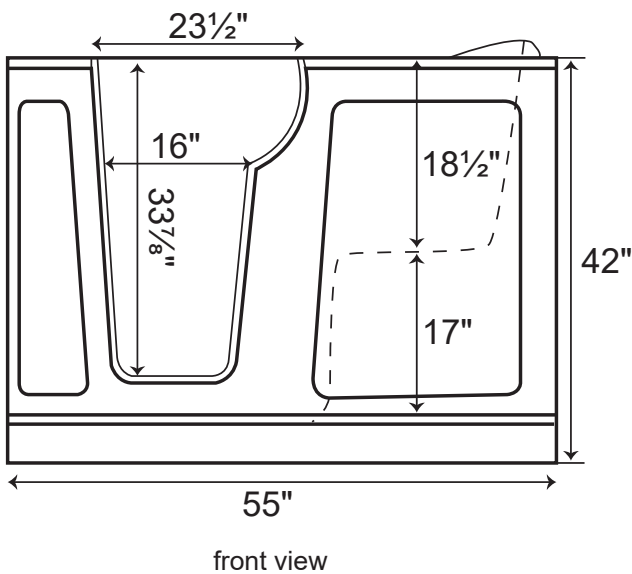

DIGNITY Walk-In Tub

55" x 35" x 42"

(1397 x 889 x 1067mm)

70081 LH Bathtub

70082 RH Bathtub

- Color: white
- Door: left or right (inward swing)
- Contoured built in Seat
- Stainless Steel Handle
- Textured Bottom
- Single 2" Quick Drain & Overflow
- Access Panel
- Extension Panel to 60"
- Material: gel coat and fiber glass with a stainless steel support frame. Adjustable leveling feet.

Comes with tiling
flange kit.

Dimensions: 55"x35"x42"
Door opening: 16" wide
Bathtub well width: 23" above the seat
Seat: 17" high
Overflow height: 36"
Water capacity: 110 US Gallons
Weight: 145 lbs.

Drain Hole: 2"
Overflow Hole: 2 1/4"