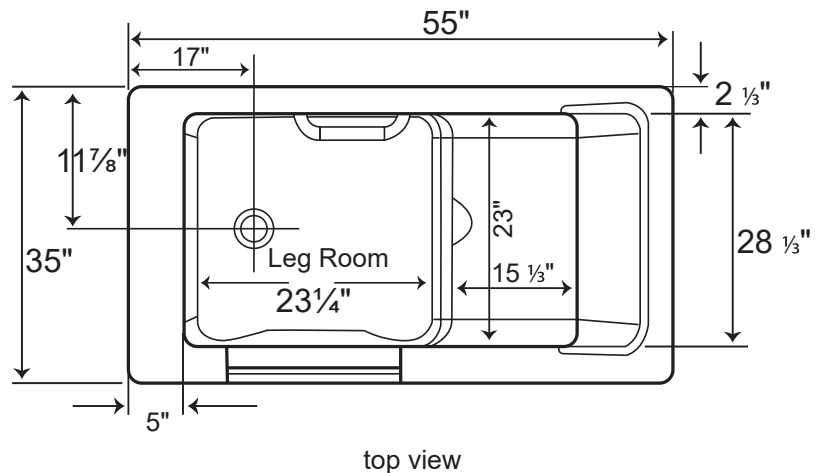

DIGNITY Walk-In Tub

55" x 35" x 42"

(1397 x 889 x 1067mm)

70081 LH Bathtub

70082 RH Bathtub

- Color: white
- Door: left or right (inward swing)
- Contoured built in Seat
- Stainless Steel Handle
- Textured Bottom
- Single 2" Quick Drain & Overflow
- Access Panel
- Extension Panel to 60"
- Material: gel coat and fiber glass with a stainless steel support frame. Adjustable leveling feet.

Comes with tiling
flange kit.

Dimensions: 55"x35"x42"
Door opening: 16" wide
Bathtub well width: 23" above the seat
Seat: 17" high
Overflow height: 36"
Water capacity: 110 US Gallons
Weight: 145 lbs.

Drain Hole: 2"
Overflow Hole: 2 1/4"