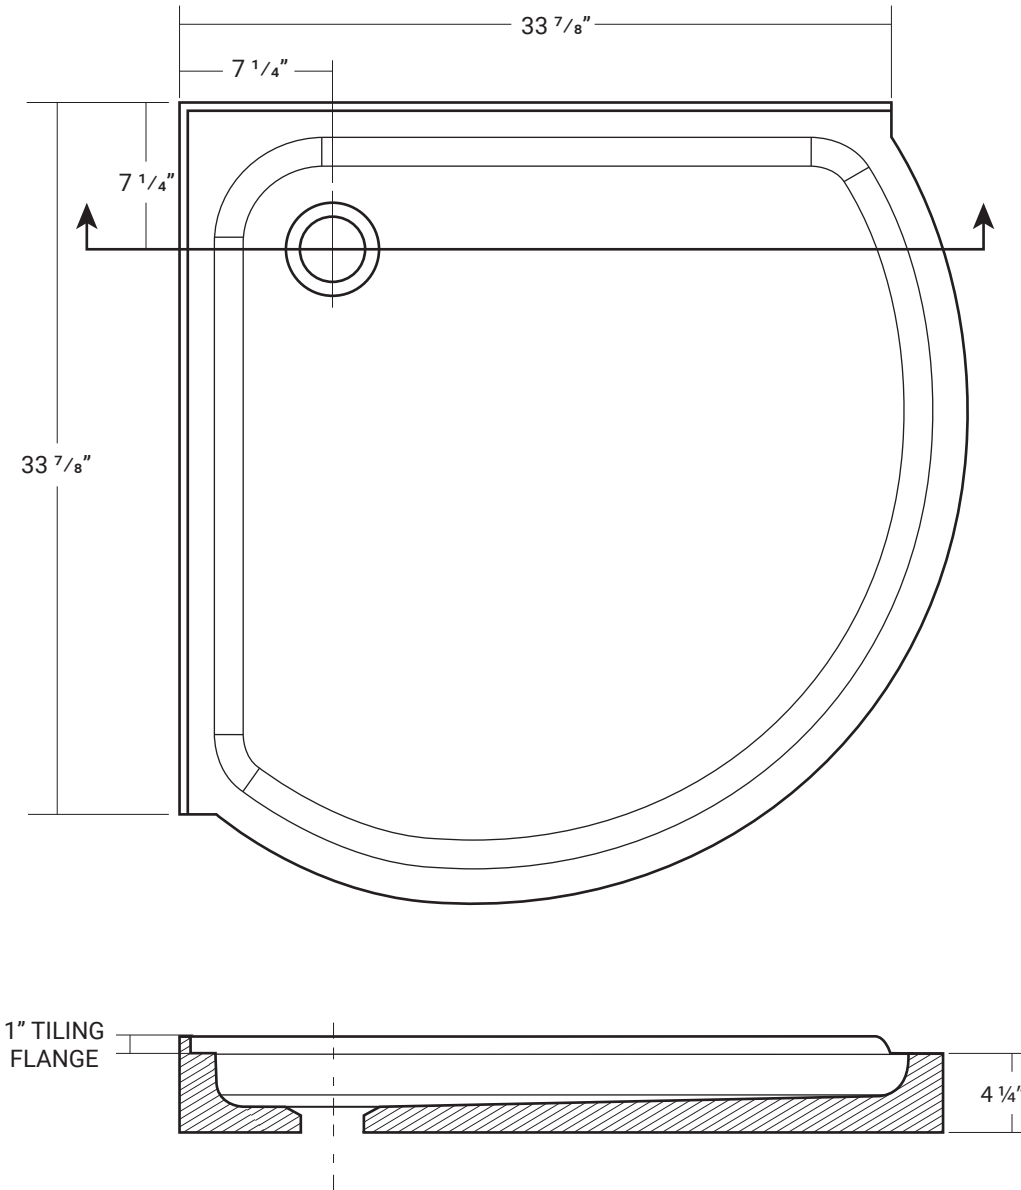

ACRITEC

SHOWER BASES, GABRIOLA BELLY-BASE

64010

33 7/8" x 33 7/8"

GABRIOLA

PRODUCT SPECIFICATIONS

- 100% acrylic with fibreglass and wood reinforcement.
- Pre-levelled.
- Available in white.
- 1 year limited manufacturer's warranty included.

DESIGN FEATURES

- Acrylic shower base constructed of cast high gloss acrylic and reinforced with a fibreglass backing.
- Standard 3 3/8" shower drain opening.
- Shower base trimmed to fit 34" x 34" rough opening.
- Integral tiling flange for easy installation.

REV. 5/4/2018

*Drawings are not to scale

*All measurements are $\pm 1/4"$

In keeping with our policy of continuing improvement, Acritec Industries Corp. reserves the right to change product specifications without notice.

Acritec Industries Corp.

Toll free: 1 (877) 464-3100 e-mail: sales@acritec.com www.acritec.com