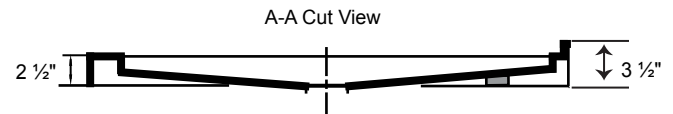

This shower base complies with CSA Standards

*Shower Drains are not included
All measurements ± 1/4"

In keeping with our policy of continuing product improvement, Acri-Tec Industries Corp., reserves the right to change product specifications without notice.