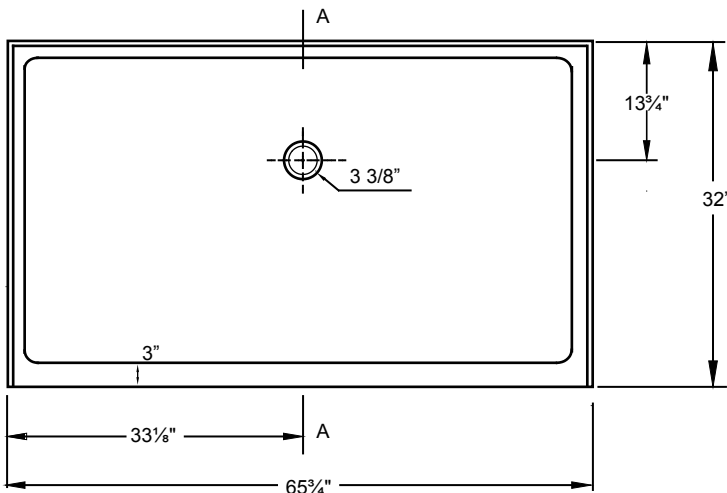

## 66" x 32" Single Threshold Shower Base (Minimalist)

\*Note: Shower base may not be exactly as pictured  
\*1 year limited manufacturer's warranty included

### DESIGN FEATURES

- Acrylic shower base constructed of cast high gloss acrylic and reinforced with a fibreglass backing
- Standard 3<sup>3</sup>/<sub>8</sub>" shower drain opening
- Shower base trimmed to fit 66" x 32" rough opening
- Integral tiling flange for easy installation

### SHOWER BASE DIMENSIONS

\*Diagram is not to scale