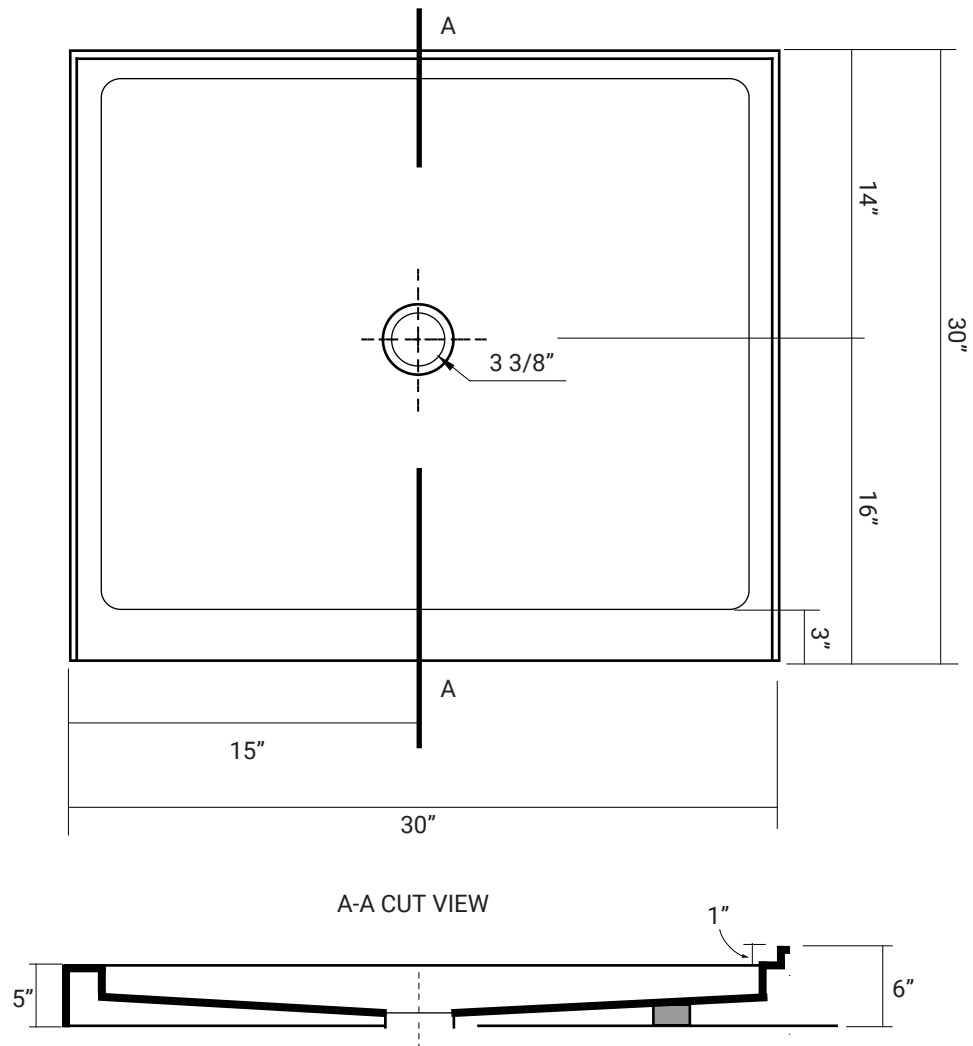

ACRI-TEC

SHOWER BASES, SINGLE THRESHOLD

63001

30" x 30" SINGLE THRESHOLD

PRODUCT SPECIFICATIONS

- 100% acrylic with fibreglass and wood reinforcement
- Leveling feet included
- Available in white.
- 1 year limited manufacturer's warranty included.

DESIGN FEATURES

- Acrylic shower base constructed of cast high gloss acrylic and reinforced with a fibreglass backing
- Standard 3 3/8" shower drain opening
- Shower base trimmed to fit 30" x 30" rough opening
- Integral tiling flange for easy installation

REV. 7/8/2016

*Drawings are not to scale

*All measurements are $\pm 1/4"$

In keeping with our policy of continuing improvement, Acri-tec industries Corp. reserves the right to change product specifications without notice.