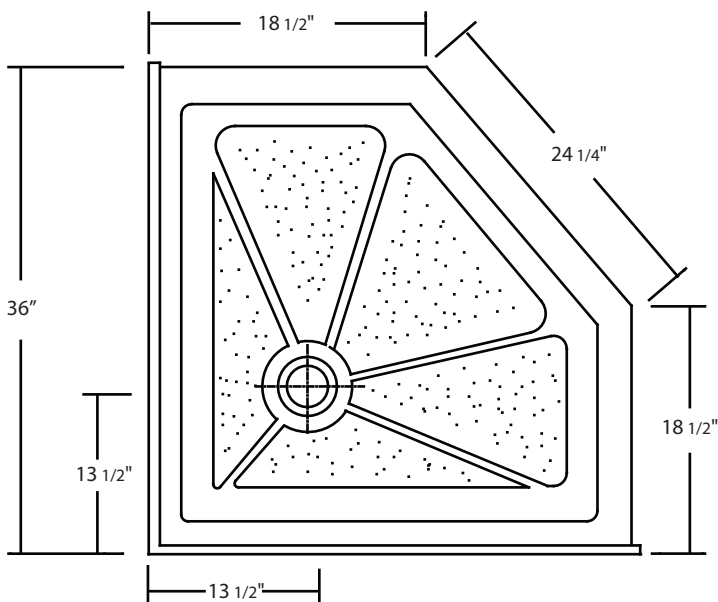

## 36" x 36" Above Floor Rough-in Shower Base

\*1 year limited manufacturer's warranty included

\*Note: Shower base may not be exactly as pictured

### DESIGN FEATURES

- Acrylic shower base constructed of cast high gloss acrylic and reinforced with a fibreglass backing
- Standard 3 3/8" shower drain opening
- Shower base trimmed to fit 36" x 36" rough opening
- Integral tiling flange for easy installation
- Floor of the base is elevated to allow room to install the shower drain plumbing
- No door available

### SHOWER BASE DIMENSIONS

\*Diagram is not to scale

This shower base complies with CSA Standards

\*Shower Drains are not included  
All measurements  $\pm 1/4"$

In keeping with our policy of continuing product improvement, Acri-Tec Industries Corp., reserves the right to change product specifications without notice.