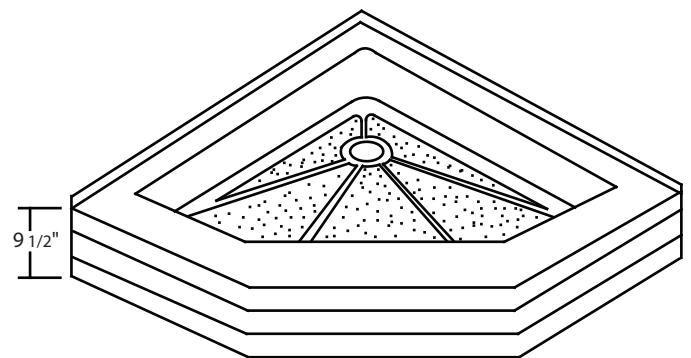

SHOWER BASE DIMENSIONS

*Diagram is not to scale

This shower base complies with CSA Standards

*Shower Drains are not included
All measurements $\pm 1/4"$

In keeping with our policy of continuing product improvement, Acri-Tec Industries Corp., reserves the right to change product specifications without notice.