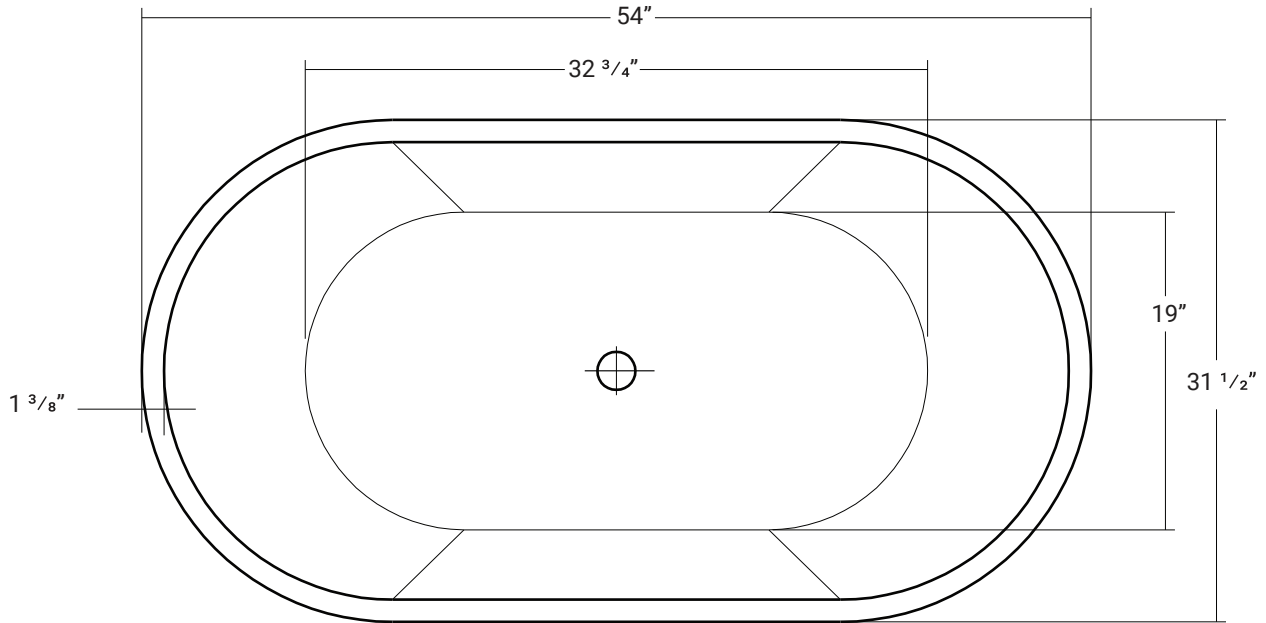

ACRI-TEC

BATHTUBS, FREESTANDING

44457

54" x 31½" x 24"

MONACO 54

ACRI-TEC

BATHTUBS, FREESTANDING

44457

54" x 31 1/2" x 24"

MONACO 54

REV. 4/6/2017

*Drawings are not to scale

*All measurements are $\pm 1/4$ "

In keeping with our policy of continuing improvement, Acritec Industries Corp. reserves the right to change product specifications without notice.

- Available in white.
- Oval shaped interior and surrounding skirt.
- Chrome clicker style drain included. Drain assembly is not installed.
- Factory Installed rectangular chrome overflow cover included.
- Drain hole = 2"
- 1 year limited manufacturer's warranty included.

DESIGN FEATURES

- Seamless, 1-piece acrylic soaker bathtub.
- Deep bathing well.