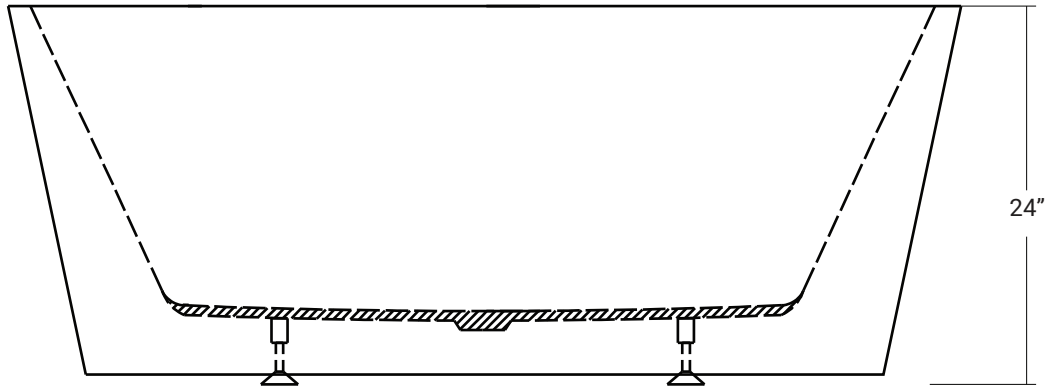

54" x 31 1/2" x 24"

MONACO 54

REV. 4/6/2017

*Drawings are not to scale

*All measurements are $\pm 1/4$ "

In keeping with our policy of continuing improvement, Acritec Industries Corp. reserves the right to change product specifications without notice.

- Available in white.
- Oval shaped interior and surrounding skirt.
- Chrome clicker style drain included. Drain assembly is not installed.
- Factory Installed rectangular chrome overflow cover included.
- Drain hole = 2"
- 1 year limited manufacturer's warranty included.

DESIGN FEATURES

- Seamless, 1-piece acrylic soaker bathtub.
- Deep bathing well.