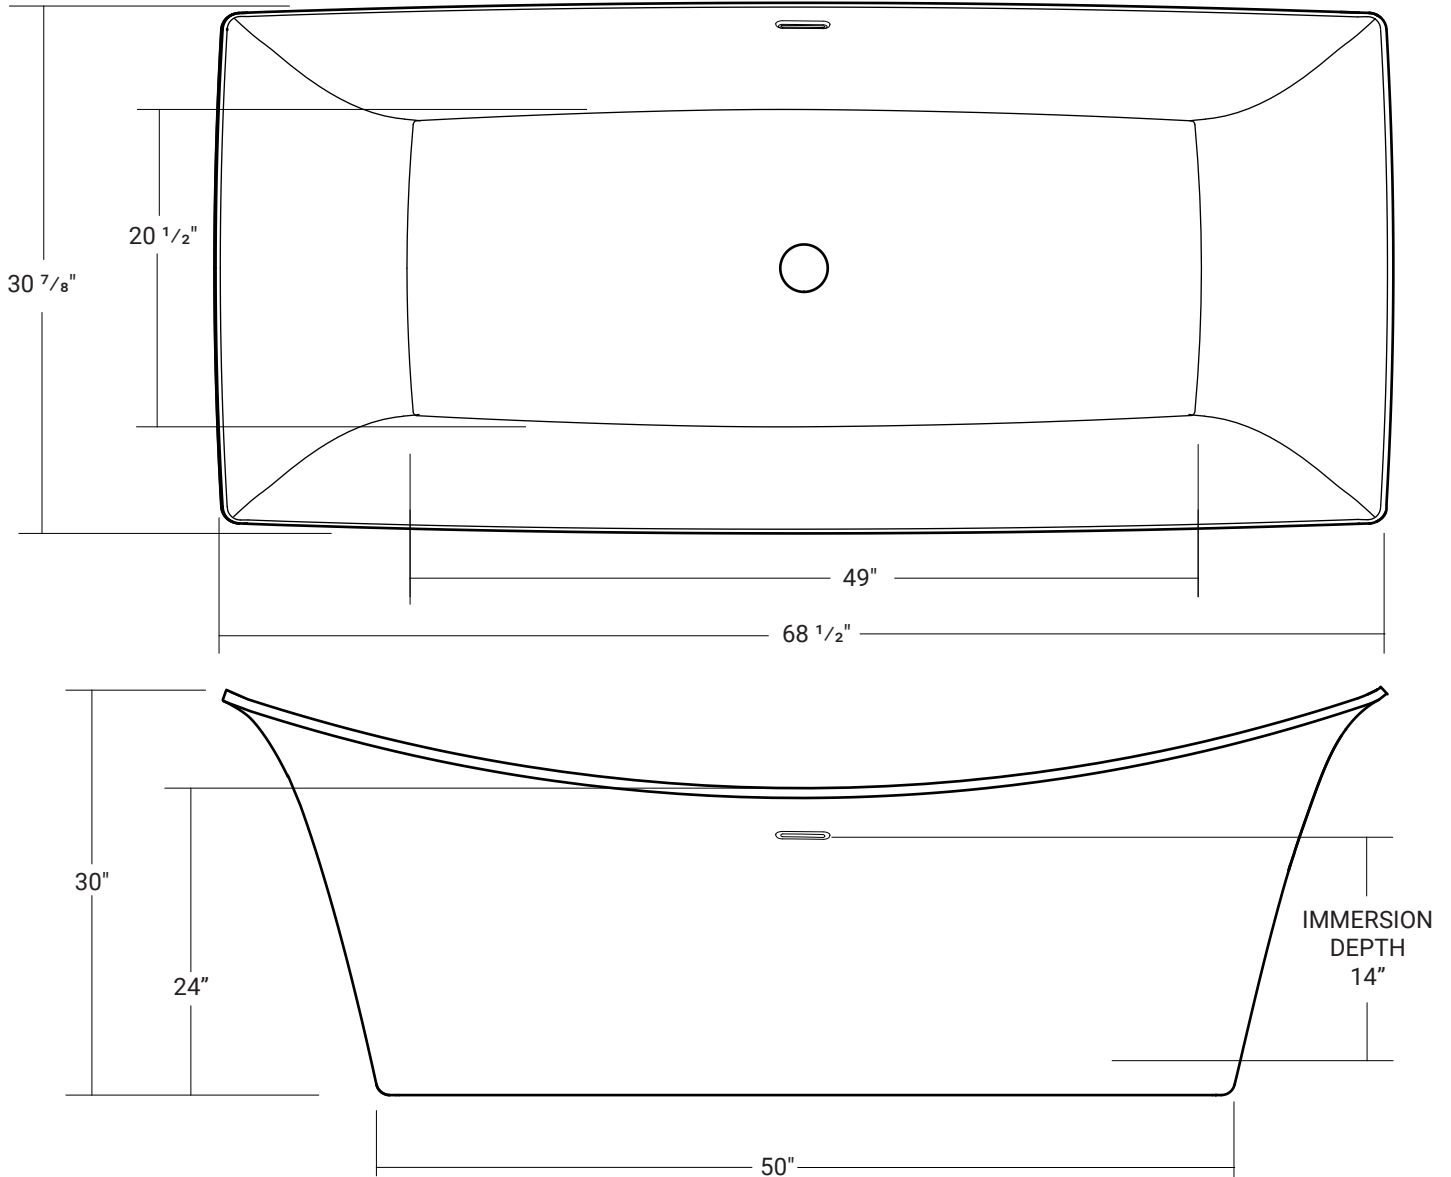

ACRITEC

BATHTUBS, FREESTANDING

44317

68 1/2" x 30 7/8" x 30"

ARYA

ACRITEC

BATHTUBS, FREESTANDING

44317

68 1/2" x 30 7/8" x 30"

ARYA

REV. 1/30/2018

*Drawings are not to scale

*All measurements are ±1/4"

In keeping with our policy of continuing improvement, Acritec Industries Corp. reserves the right to change product specifications without notice.

- 100% Acrylic with fibreglass and steel reinforcement.
- Levelling feet included.
- Available in white.
- Rectilinear interior.
- Drain hole =2" (drain not included).
- Includes slotted chrome overflow.
- Chrome (pop-up) drain included, drain assembly is not installed.
- Center drain.
- 1 Year limited manufacturer's warranty included.

DESIGN FEATURES

- Seamless, 1-piece acrylic soaker bathtub.
- Deep bathing well.