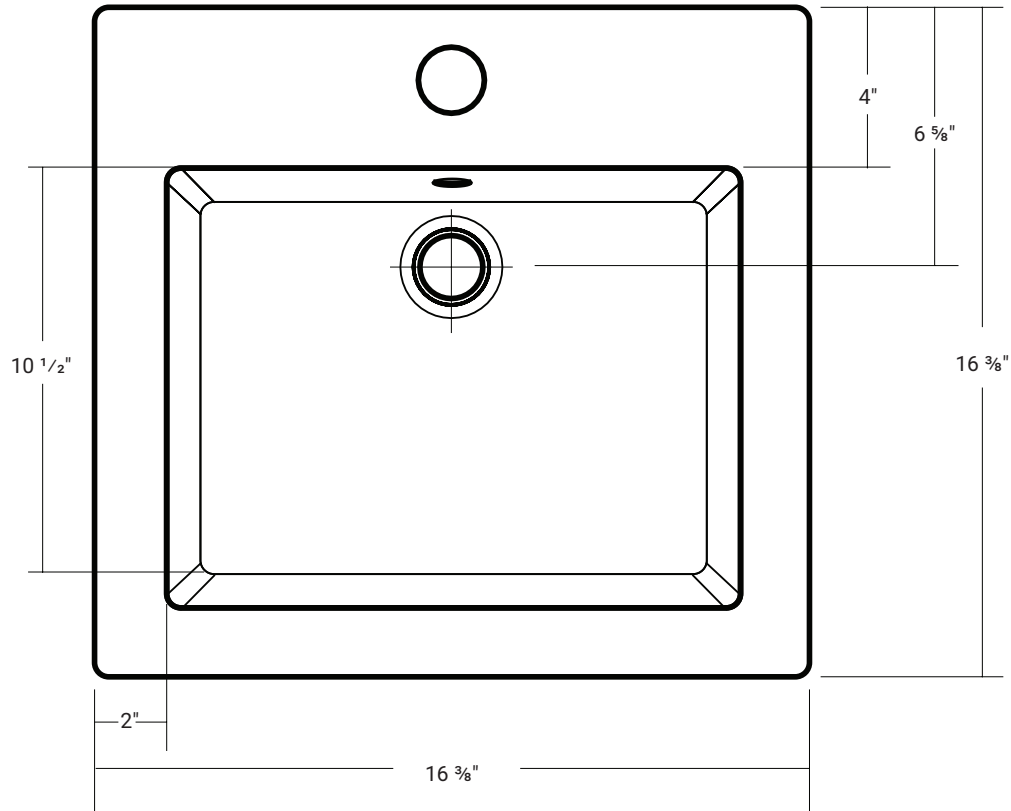

Acritec Industries Corp.

27049 Gloucester Way
Langley, B.C. V4W 3Y3

Tel: 604.607.0856

Fax: 604.607.0857

Email: info@acritec.com

Website: www.acritec.com

In keeping with our policy of continuing product improvement, Acritec Industries Corp. reserves the right to change product specifications without notice.

Important

*While we strive to provide accurate measurements for our customers, sometimes mistakes happen. Our goal is to help things run smoothly from shipment to installation, so if you notice any errors in our spec sheets, please let us know.

Our products are handmade & hand finished so you can expect a tolerance of ± 1/4" on all measurements. We strongly recommend waiting until your ordered product is on-site before attempting any rough-in carpentry or plumbing.

If you want to verify any of our measurements, please feel free to call or email us.

*Drawings are not to scale