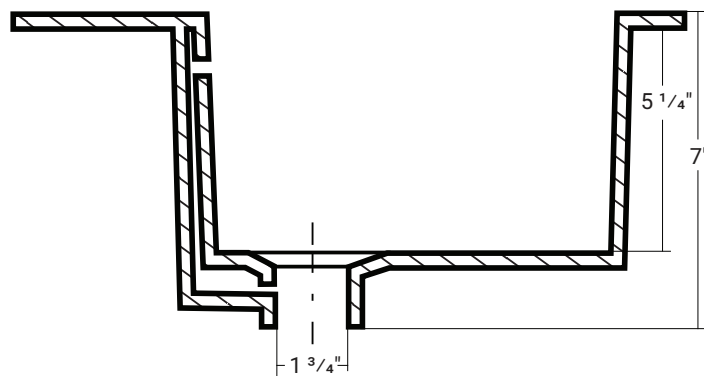

Acritec Industries Corp.

27049 Gloucester Way
Langley, B.C. V4W 3Y3

Tel: 604.607.0856

Fax: 604.607.0857

Email: info@acritec.com

Website: www.acritec.com

In keeping with our policy of continuing product improvement, Acritec Industries Corp. reserves the right to change product specifications without notice.

Important

*While we strive to provide accurate measurements for our customers, sometimes mistakes happen. Our goal is to help things run smoothly from shipment to installation, so if you notice any errors in our spec sheets, please let us know.

Our products are handmade & hand finished so you can expect a tolerance of ± 1/4" on all measurements. We strongly recommend waiting until your ordered product is on-site before attempting any rough-in carpentry or plumbing.

If you want to verify any of our measurements, please feel free to call or email us.

*Drawings are not to scale