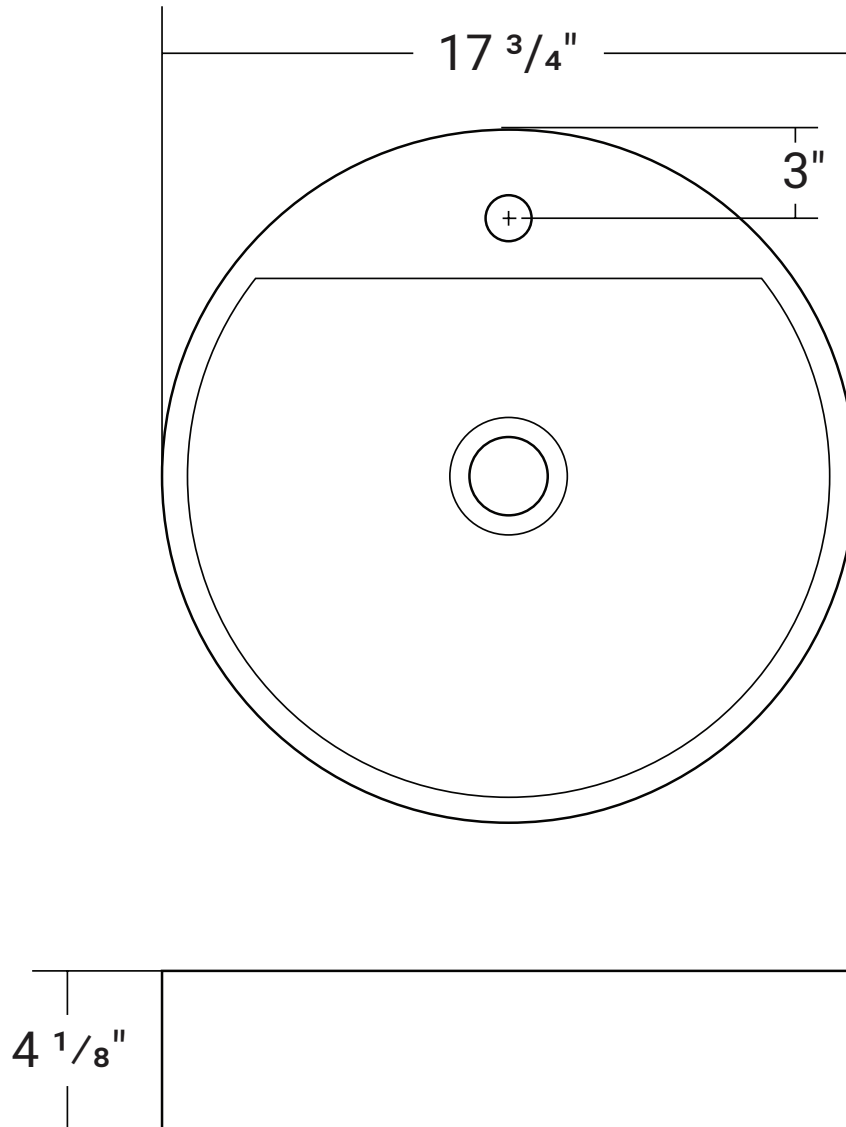

Acritec Industries Corp.

27049 Gloucester Way
Langley, B.C. V4W 3Y3

Tel: 604.607.0856

Fax: 604.607.0857

Email: info@acritec.com

Website: www.acritec.com

In keeping with our policy of continuing product improvement, Acritec Industries Corp. reserves the right to change product specifications without notice.

Important

*While we strive to provide accurate measurements for our customers, sometimes mistakes happen. Our goal is to help things run smoothly from shipment to installation, so if you notice any errors in our spec sheets, please let us know.

Our products are handmade & hand finished so you can expect a tolerance of $\pm \frac{1}{4}$ " on all measurements. We strongly recommend waiting until your ordered product is on-site before attempting any rough-in carpentry or plumbing.

If you want to verify any of our measurements, please feel free to call or email us.

*Drawings are not to scale