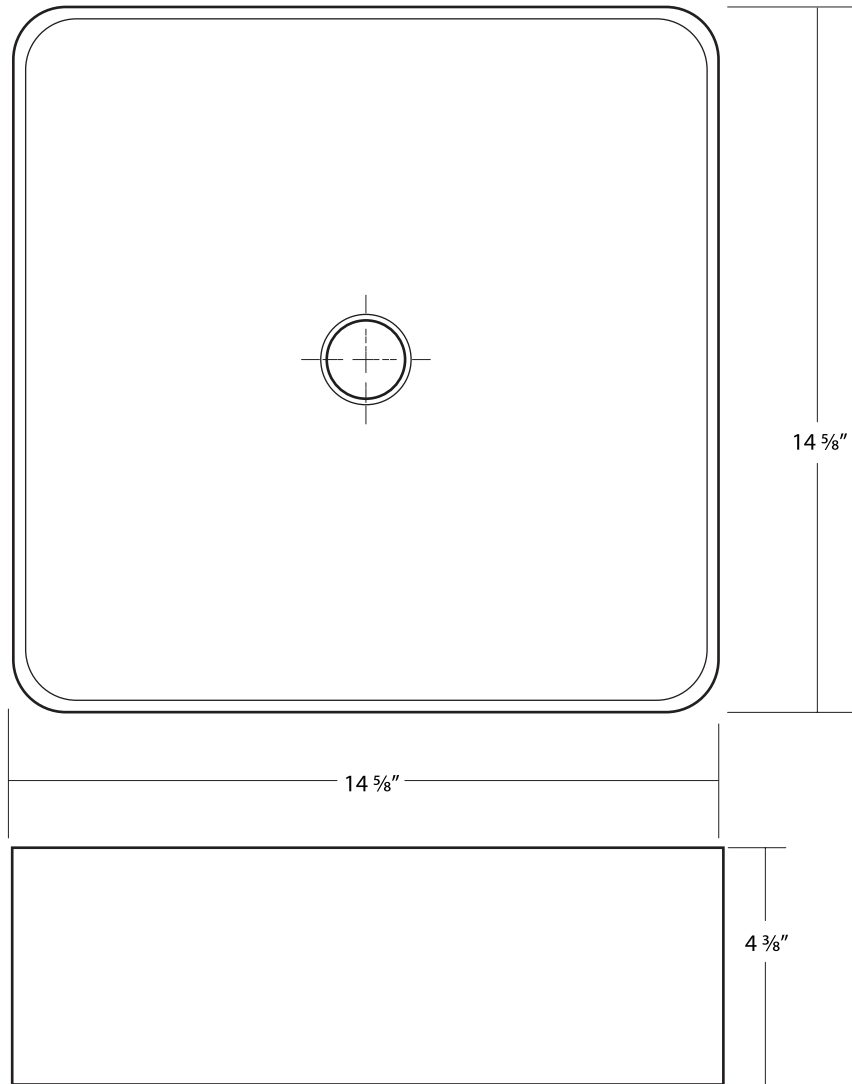

## 36647

14 <sup>5</sup>/<sub>8</sub>" x 14 <sup>5</sup>/<sub>8</sub>" x 4 <sup>3</sup>/<sub>8</sub>"

---

### Product Specifications

- Square bowl
- Drain hole 1 <sup>3</sup>/<sub>4</sub>"
- Gloss finish
- Faucet not included
- 1 year limited manufacturer's warranty included