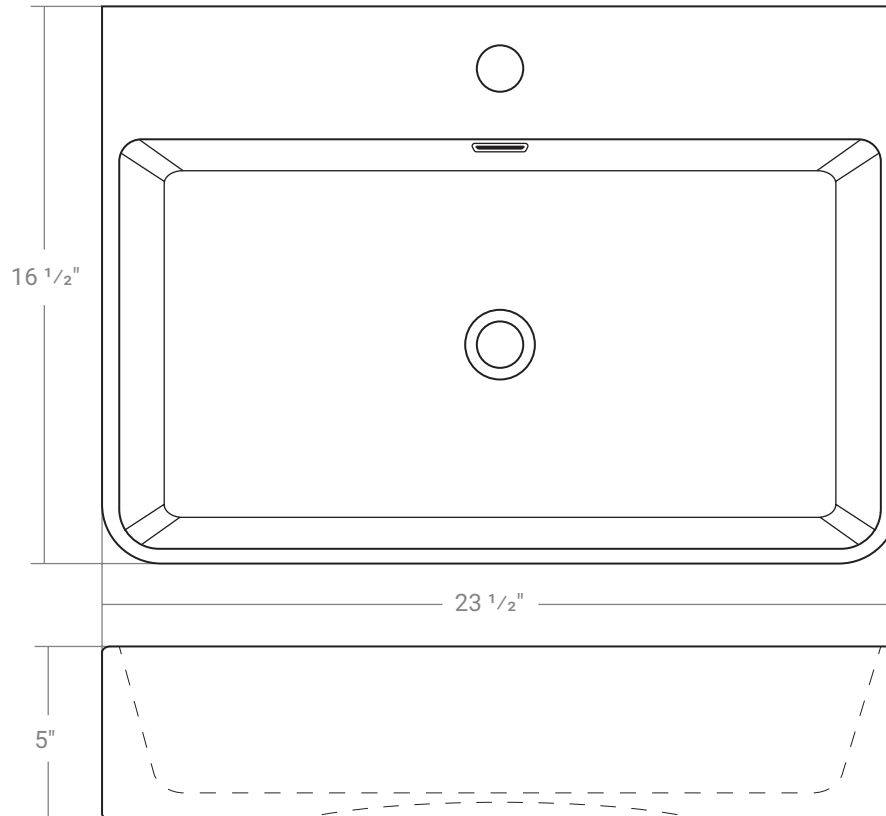

Acritec Industries Corp.

27049 Gloucester Way
Langley, B.C. V4W 3Y3

Tel: 604.607.0856

Fax: 604.607.0857

Email: info@acritec.com

Website: www.acritec.com

In keeping with our policy of continuing product improvement, Acritec Industries Corp. reserves the right to change product specifications without notice.

Important

*While we strive to provide accurate measurements for our customers, sometimes mistakes happen. Our goal is to help things run smoothly from shipment to installation, so if you notice any errors in our spec sheets, please let us know.

Our products are handmade & hand finished so you can expect a tolerance of $\pm 1/4$ " on all measurements. We strongly recommend waiting until your ordered product is on-site before attempting any rough-in carpentry or plumbing.

If you want to verify any of our measurements, please feel free to call or email us.

*Drawings are not to scale