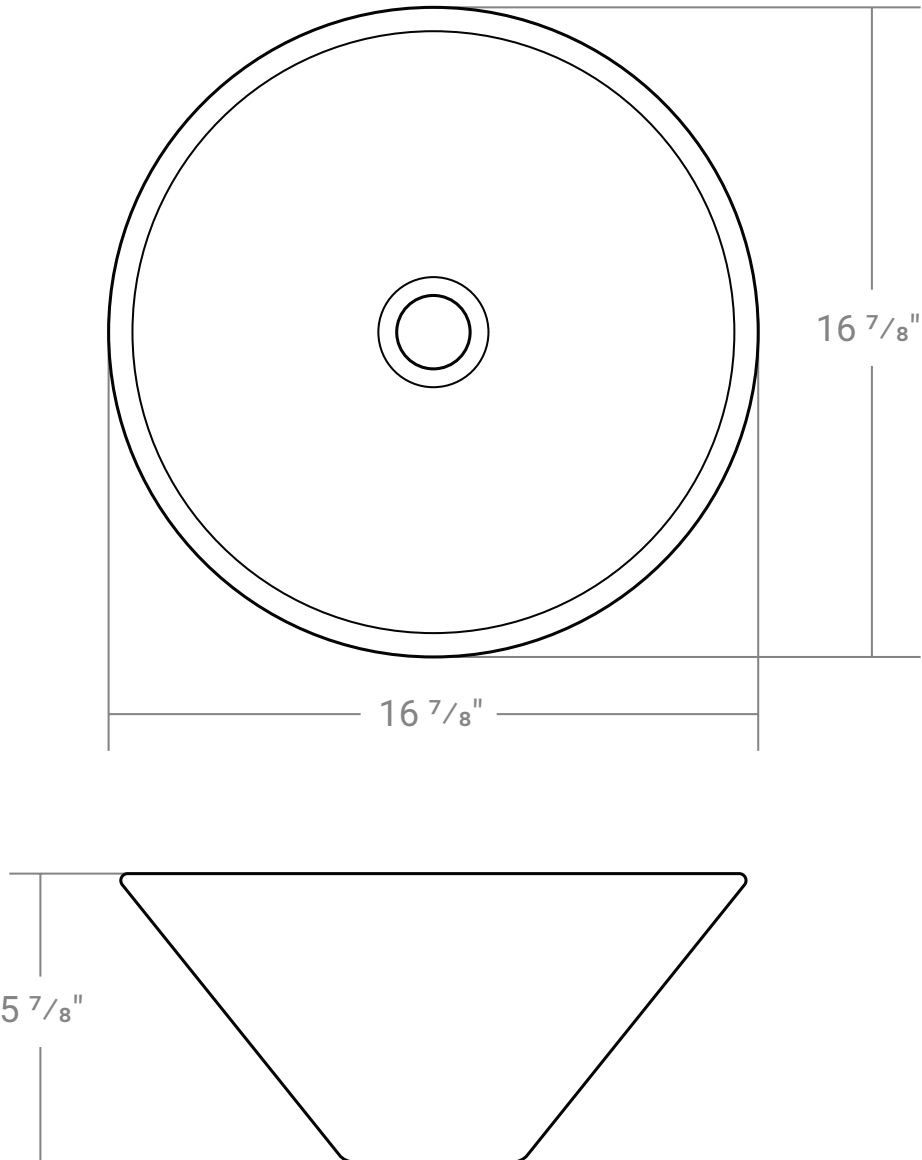

Acritec Industries Corp.

27049 Gloucester Way
Langley, B.C. V4W 3Y3

Tel: 604.607.0856

Fax: 604.607.0857

Email: info@acritec.com

Website: www.acritec.com

In keeping with our policy of continuing product improvement, Acritec Industries Corp. reserves the right to change product specifications without notice.

Important

*While we strive to provide accurate measurements for our customers, sometimes mistakes happen. Our goal is to help things run smoothly from shipment to installation, so if you notice any errors in our spec sheets, please let us know.

Our products are handmade & hand finished so you can expect a tolerance of $\pm \frac{1}{4}$ " on all measurements. We strongly recommend waiting until your ordered product is on-site before attempting any rough-in carpentry or plumbing.

If you want to verify any of our measurements, please feel free to call or email us.

*Drawings are not to scale