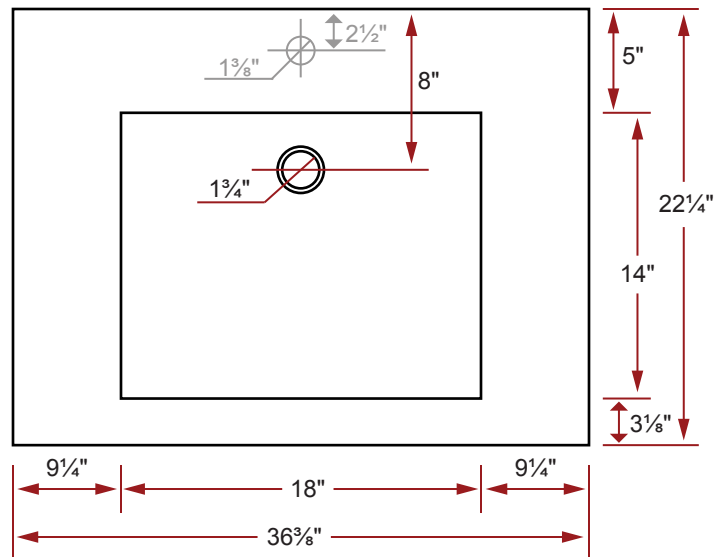

Item # 30086

COMPOSITE (PURE) COUNTERTOP LOW PROFILE BATHROOM BASIN

36³/₈" x 22¹/₄" x 1⁵/₈"

Actual product may not be exactly as pictured.

DESIGN FEATURES

- Seamless solid surface composite construction formulated from a blend of natural and synthetic materials.
- Non-porous surface is anti-bacterial and easy to clean as well as impact, scratch and stain resistant.
- Designed for above counter installation.
- Flat bottom, single centered rectangular bowl.
- Available with a finished or non-finished back.
- Generous rear faucet deck.

PRODUCT SPECIFICATIONS

- Model: RM-3622C LP
- Faucet holes available:
 - Item # 30086 - No Holes
 - Item # 30086-01 - 1 Hole
 - Item # 30086-04 - 3 Holes - 4" Centerset
 - Item # 30086-08 - 3 Holes - 8" Widespread
- Faucets not included.
- Overflow included at back of bowl.
- 1 year limited manufacturer's warranty included.

SINK DIMENSIONS

- Diagrams not to scale.
- All measurements $\pm 1/4$ ".

This sink complies with CSA Standards

In keeping with our policy of continuing product improvement, Acri-Tec Industries Corp. reserves the right to change product specifications without notice.