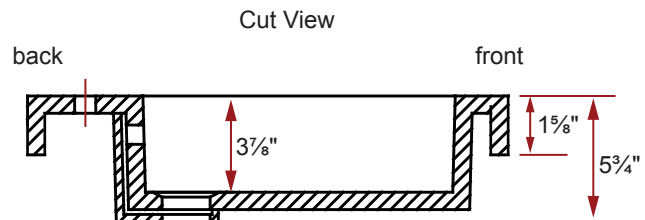

Item # 30086

COMPOSITE (PURE) COUNTERTOP LOW PROFILE BATHROOM BASIN

36³/₈" x 22¹/₄" x 1⁵/₈"

Actual product may not be exactly as pictured.

DESIGN FEATURES

- Seamless solid surface composite construction formulated from a blend of natural and synthetic materials.
- Non-porous surface is anti-bacterial and easy to clean as well as impact, scratch and stain resistant.
- Designed for above counter installation.
- Flat bottom, single centered rectangular bowl.
- Available with a finished or non-finished back.
- Generous rear faucet deck.

PRODUCT SPECIFICATIONS

- Model: RM-3622C LP
- Faucet holes available:
 - Item # 30086 - No Holes
 - Item # 30086-01 - 1 Hole
 - Item # 30086-04 - 3 Holes - 4" Centerset
 - Item # 30086-08 - 3 Holes - 8" Widespread
- Faucets not included.
- Overflow included at back of bowl.
- 1 year limited manufacturer's warranty included.

SINK DIMENSIONS

- Diagrams not to scale.
- All measurements $\pm 1/4$ ".

This sink complies with CSA Standards

In keeping with our policy of continuing product improvement, Acri-Tec Industries Corp. reserves the right to change product specifications without notice.