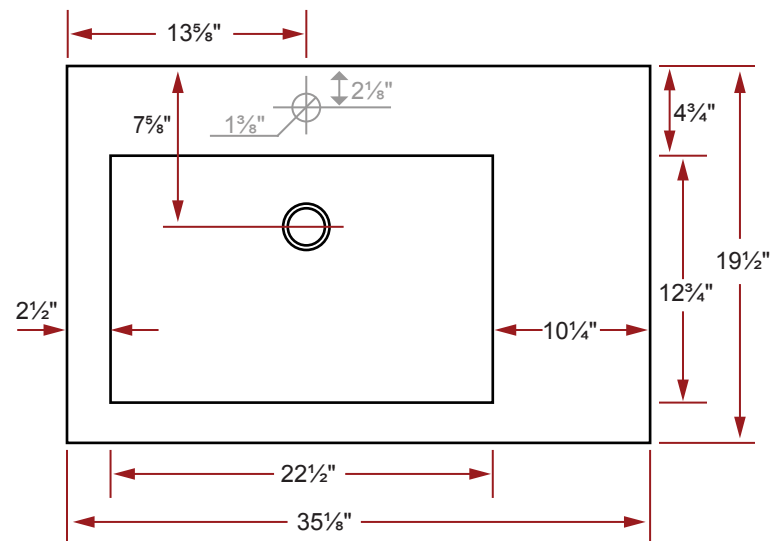

Item # 30062

COMPOSITE (PURE) COUNTERTOP LOW PROFILE BATHROOM BASIN

35¹/₈" x 19¹/₂" x 1⁵/₈"

Actual product may not be exactly as pictured.

DESIGN FEATURES

- Seamless solid surface composite construction formulated from a blend of natural and synthetic materials.
- Non-porous surface is anti-bacterial and easy to clean as well as impact, scratch and stain resistant.
- Designed for above counter installation.
- Flat bottom, single left side rectangular bowl.
- Available with a finished or non-finished back.
- Generous rear faucet deck.

PRODUCT SPECIFICATIONS

- Model: RA-3620L LP
- Faucet holes available:
 - Item # 30062 - No Holes
 - Item # 30062-01 - 1 Hole
 - Item # 30062-04 - 3 Holes - 4" Centerset
 - Item # 30062-08 - 3 Holes - 8" Widespread
- Faucets not included.
- Overflow included at back of bowl.
- 1 year limited manufacturer's warranty included.

SINK DIMENSIONS

- Diagrams not to scale.
- All measurements $\pm 1/4$ ".

This sink complies with CSA Standards

In keeping with our policy of continuing product improvement, Acri-Tec Industries Corp. reserves the right to change product specifications without notice.