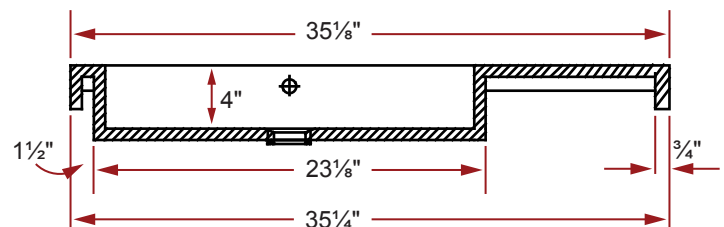

Item # 30062

COMPOSITE (PURE) COUNTERTOP LOW PROFILE BATHROOM BASIN

35¹/₈" x 19¹/₂" x 1⁵/₈"

Actual product may not be exactly as pictured.

DESIGN FEATURES

- Seamless solid surface composite construction formulated from a blend of natural and synthetic materials.
- Non-porous surface is anti-bacterial and easy to clean as well as impact, scratch and stain resistant.
- Designed for above counter installation.
- Flat bottom, single left side rectangular bowl.
- Available with a finished or non-finished back.
- Generous rear faucet deck.

PRODUCT SPECIFICATIONS

- Model: RA-3620L LP
- Faucet holes available:
 - Item # 30062 - No Holes
 - Item # 30062-01 - 1 Hole
 - Item # 30062-04 - 3 Holes - 4" Centerset
 - Item # 30062-08 - 3 Holes - 8" Widespread
- Faucets not included.
- Overflow included at back of bowl.
- 1 year limited manufacturer's warranty included.

SINK DIMENSIONS

- Diagrams not to scale.
- All measurements $\pm 1/4$ ".

This sink complies with CSA Standards

In keeping with our policy of continuing product improvement, Acri-Tec Industries Corp. reserves the right to change product specifications without notice.