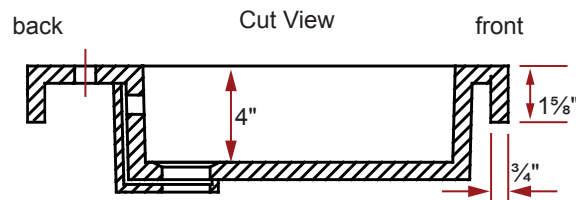

Item # 30062

COMPOSITE (PURE) COUNTERTOP LOW PROFILE BATHROOM BASIN

35¹/₈" x 19¹/₂" x 1⁵/₈"

Actual product may not be exactly as pictured.

DESIGN FEATURES

- Seamless solid surface composite construction formulated from a blend of natural and synthetic materials.
- Non-porous surface is anti-bacterial and easy to clean as well as impact, scratch and stain resistant.
- Designed for above counter installation.
- Flat bottom, single left side rectangular bowl.
- Available with a finished or non-finished back.
- Generous rear faucet deck.

PRODUCT SPECIFICATIONS

- Model: RA-3620L LP
- Faucet holes available:
 - Item # 30062 - No Holes
 - Item # 30062-01 - 1 Hole
 - Item # 30062-04 - 3 Holes - 4" Centerset
 - Item # 30062-08 - 3 Holes - 8" Widespread
- Faucets not included.
- Overflow included at back of bowl.
- 1 year limited manufacturer's warranty included.

SINK DIMENSIONS

- Diagrams not to scale.
- All measurements $\pm 1/4$ ".

This sink complies with CSA Standards

In keeping with our policy of continuing product improvement, Acri-Tec Industries Corp. reserves the right to change product specifications without notice.