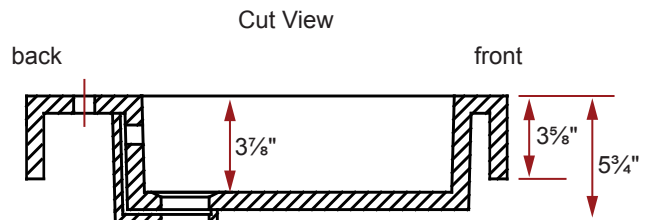

Item # 30045

COMPOSITE (PURE) COUNTERTOP BATHROOM BASIN

30 $\frac{1}{2}$ " x 22 $\frac{1}{8}$ " x 3 $\frac{5}{8}$ "

Actual product may not be exactly as pictured.

DESIGN FEATURES

- Seamless solid surface composite construction formulated from a blend of natural and synthetic materials.
- Non-porous surface is anti-bacterial and easy to clean as well as impact, scratch and stain resistant.
- Designed for above counter installation.
- Flat bottom, single centered rectangular bowl.
- Available with a finished or non-finished back.
- Generous rear faucet deck.

PRODUCT SPECIFICATIONS

- Model: RM-3022C
- Faucet holes available:
 - Item # 30045 - No Holes
 - Item # 30045-01 - 1 Hole
 - Item # 30045-04 - 3 Holes - 4" Centerset
 - Item # 30045-08 - 3 Holes - 8" Widespread
- Faucets not included.
- Overflow included at back of bowl.
- 1 year limited manufacturer's warranty included.

SINK DIMENSIONS

- Diagrams not to scale.
- All measurements $\pm 1/4$ ".

This sink complies with CSA Standards

In keeping with our policy of continuing product improvement, Acri-Tec Industries Corp. reserves the right to change product specifications without notice.