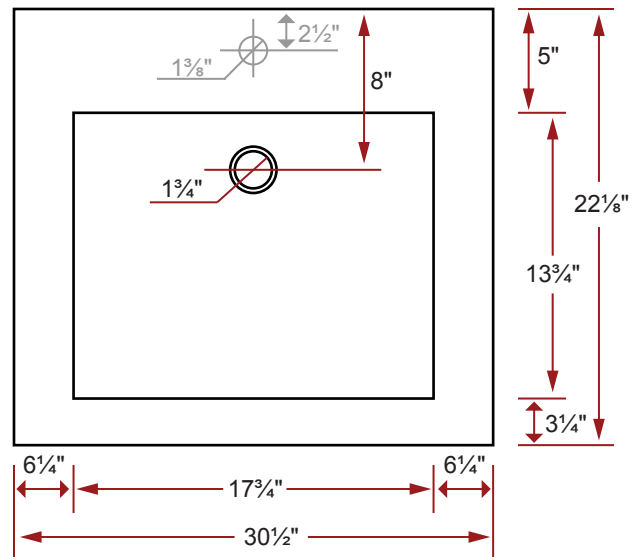

Item # 30045

COMPOSITE (PURE) COUNTERTOP BATHROOM BASIN

30 $\frac{1}{2}$ " x 22 $\frac{1}{8}$ " x 3 $\frac{5}{8}$ "

Actual product may not be exactly as pictured.

DESIGN FEATURES

- Seamless solid surface composite construction formulated from a blend of natural and synthetic materials.
- Non-porous surface is anti-bacterial and easy to clean as well as impact, scratch and stain resistant.
- Designed for above counter installation.
- Flat bottom, single centered rectangular bowl.
- Available with a finished or non-finished back.
- Generous rear faucet deck.

PRODUCT SPECIFICATIONS

- Model: RM-3022C
- Faucet holes available:
 - Item # 30045 - No Holes
 - Item # 30045-01 - 1 Hole
 - Item # 30045-04 - 3 Holes - 4" Centerset
 - Item # 30045-08 - 3 Holes - 8" Widespread
- Faucets not included.
- Overflow included at back of bowl.
- 1 year limited manufacturer's warranty included.

SINK DIMENSIONS

- Diagrams not to scale.
- All measurements $\pm 1/4$ ".

This sink complies with CSA Standards

In keeping with our policy of continuing product improvement, Acri-Tec Industries Corp. reserves the right to change product specifications without notice.