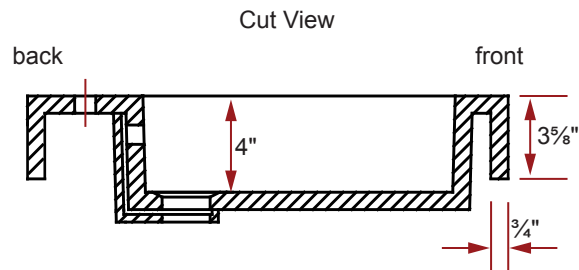

## COMPOSITE (PURE) COUNTERTOP BATHROOM BASIN

**29<sup>1</sup>/<sub>8</sub>" x 19<sup>1</sup>/<sub>2</sub>" x 3<sup>5</sup>/<sub>8</sub>"**

Actual product may not be exactly as pictured.

### DESIGN FEATURES

- Seamless solid surface composite construction formulated from a blend of natural and synthetic materials.
- Non-porous surface is anti-bacterial and easy to clean as well as impact, scratch and stain resistant.
- Designed for above counter installation.
- Flat bottom, single left side rectangular bowl.
- Available with a finished or non-finished back.
- Generous rear faucet deck.

### PRODUCT SPECIFICATIONS

- Model: RA-3020L
- Faucet holes available:
  - Item # 30021 - No Holes
  - Item # 30021-01 - 1 Hole
  - Item # 30021-04 - 3 Holes - 4" Centerset
  - Item # 30021-08 - 3 Holes - 8" Widespread
- Faucets not included.
- Overflow included at back of bowl.
- 1 year limited manufacturer's warranty included.

### SINK DIMENSIONS

- Diagrams not to scale.
- All measurements  $\pm 1/4$ ".

This sink complies with CSA Standards

In keeping with our policy of continuing product improvement, Acri-Tec Industries Corp. reserves the right to change product specifications without notice.