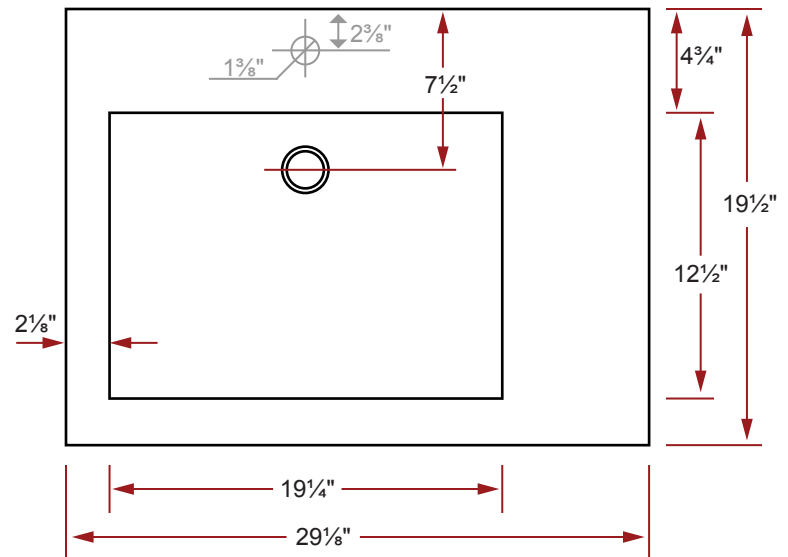

## COMPOSITE (PURE) COUNTERTOP BATHROOM BASIN

**29<sup>1</sup>/<sub>8</sub>" x 19<sup>1</sup>/<sub>2</sub>" x 3<sup>5</sup>/<sub>8</sub>"**

Actual product may not be exactly as pictured.

### DESIGN FEATURES

- Seamless solid surface composite construction formulated from a blend of natural and synthetic materials.
- Non-porous surface is anti-bacterial and easy to clean as well as impact, scratch and stain resistant.
- Designed for above counter installation.
- Flat bottom, single left side rectangular bowl.
- Available with a finished or non-finished back.
- Generous rear faucet deck.

### PRODUCT SPECIFICATIONS

- Model: RA-3020L
- Faucet holes available:
  - Item # 30021 - No Holes
  - Item # 30021-01 - 1 Hole
  - Item # 30021-04 - 3 Holes - 4" Centerset
  - Item # 30021-08 - 3 Holes - 8" Widespread
- Faucets not included.
- Overflow included at back of bowl.
- 1 year limited manufacturer's warranty included.

### SINK DIMENSIONS

- Diagrams not to scale.
- All measurements  $\pm 1/4$ ".

This sink complies with CSA Standards

In keeping with our policy of continuing product improvement, Acri-Tec Industries Corp. reserves the right to change product specifications without notice.