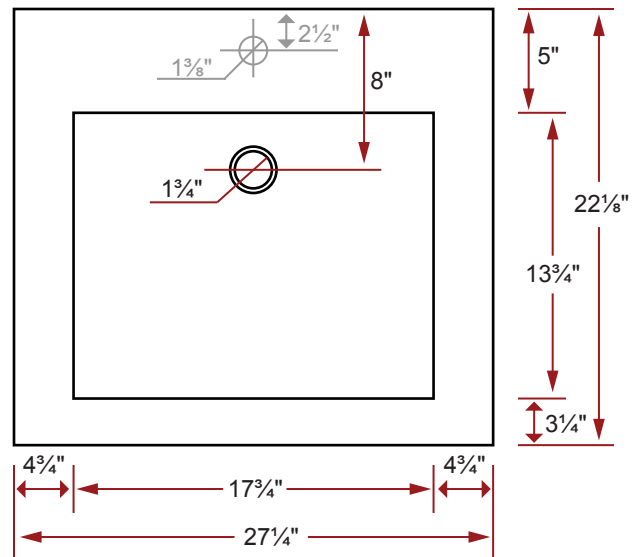

Item # 30016

COMPOSITE (PURE) COUNTERTOP LOW PROFILE BATHROOM BASIN

27¹/₄" x 22¹/₈" x 1⁵/₈"

Actual product may not be exactly as pictured.

DESIGN FEATURES

- Seamless solid surface composite construction formulated from a blend of natural and synthetic materials.
- Non-porous surface is anti-bacterial and easy to clean as well as impact, scratch and stain resistant.
- Designed for above counter installation.
- Flat bottom, single centered rectangular bowl.
- Available with a finished or non-finished back.
- Generous rear faucet deck.

PRODUCT SPECIFICATIONS

- Model: RM-2722C LP
- Faucet holes available:
 - Item # 30016 - No Holes
 - Item # 30016-01 - 1 Hole
 - Item # 30016-04 - 3 Holes - 4" Centerset
 - Item # 30016-08 - 3 Holes - 8" Widespread
- Faucets not included.
- Overflow included at back of bowl.
- 1 year limited manufacturer's warranty included.

SINK DIMENSIONS

- Diagrams not to scale.
- All measurements $\pm 1/4$ ".

This sink complies with CSA Standards

In keeping with our policy of continuing product improvement, Acri-Tec Industries Corp. reserves the right to change product specifications without notice.