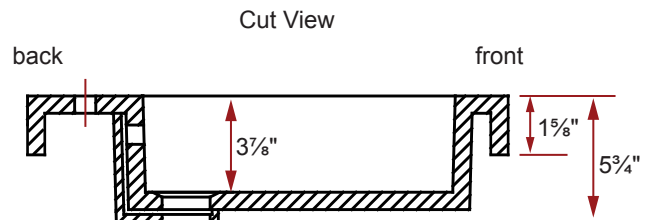

Item # 30016

COMPOSITE (PURE) COUNTERTOP LOW PROFILE BATHROOM BASIN

27¹/₄" x 22¹/₈" x 1⁵/₈"

Actual product may not be exactly as pictured.

DESIGN FEATURES

- Seamless solid surface composite construction formulated from a blend of natural and synthetic materials.
- Non-porous surface is anti-bacterial and easy to clean as well as impact, scratch and stain resistant.
- Designed for above counter installation.
- Flat bottom, single centered rectangular bowl.
- Available with a finished or non-finished back.
- Generous rear faucet deck.

PRODUCT SPECIFICATIONS

- Model: RM-2722C LP
- Faucet holes available:
 - Item # 30016 - No Holes
 - Item # 30016-01 - 1 Hole
 - Item # 30016-04 - 3 Holes - 4" Centerset
 - Item # 30016-08 - 3 Holes - 8" Widespread
- Faucets not included.
- Overflow included at back of bowl.
- 1 year limited manufacturer's warranty included.

SINK DIMENSIONS

- Diagrams not to scale.
- All measurements $\pm 1/4$ ".

This sink complies with CSA Standards

In keeping with our policy of continuing product improvement, Acri-Tec Industries Corp. reserves the right to change product specifications without notice.