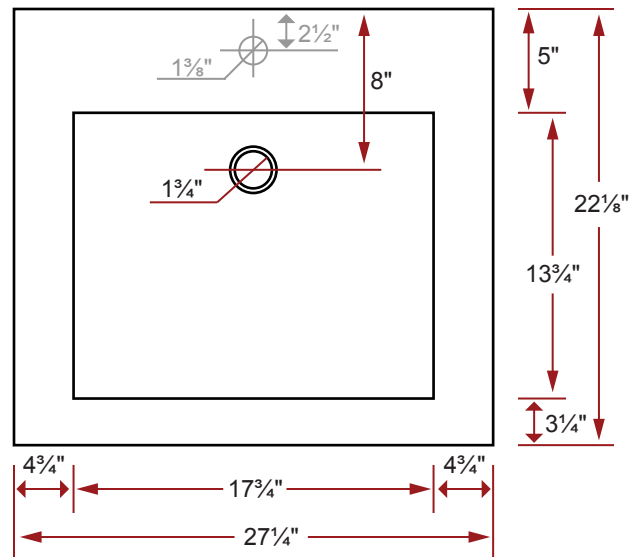

Item # 30015

COMPOSITE (PURE) COUNTERTOP BATHROOM BASIN

27¹/₄" x 22¹/₈" x 3⁵/₈"

Actual product may not be exactly as pictured.

DESIGN FEATURES

- Seamless solid surface composite construction formulated from a blend of natural and synthetic materials.
- Non-porous surface is anti-bacterial and easy to clean as well as impact, scratch and stain resistant.
- Designed for above counter installation.
- Flat bottom, single centered rectangular bowl.
- Available with a finished or non-finished back.
- Generous rear faucet deck.

PRODUCT SPECIFICATIONS

- Model: RM-2722C
- Faucet holes available:
 - Item # 30015 - No Holes
 - Item # 30015-01 - 1 Hole
 - Item # 30015-04 - 3 Holes - 4" Centerset
 - Item # 30015-08 - 3 Holes - 8" Widespread
- Faucets not included.
- Overflow included at back of bowl.
- 1 year limited manufacturer's warranty included.

SINK DIMENSIONS

- Diagrams not to scale.
- All measurements $\pm 1/4$ ".

This sink complies with CSA Standards

In keeping with our policy of continuing product improvement, Acri-Tec Industries Corp. reserves the right to change product specifications without notice.