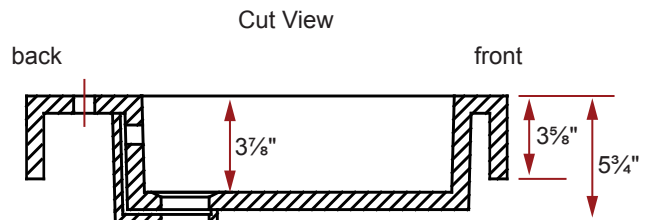

Item # 30015

COMPOSITE (PURE) COUNTERTOP BATHROOM BASIN

27¹/₄" x 22¹/₈" x 3⁵/₈"

Actual product may not be exactly as pictured.

DESIGN FEATURES

- Seamless solid surface composite construction formulated from a blend of natural and synthetic materials.
- Non-porous surface is anti-bacterial and easy to clean as well as impact, scratch and stain resistant.
- Designed for above counter installation.
- Flat bottom, single centered rectangular bowl.
- Available with a finished or non-finished back.
- Generous rear faucet deck.

PRODUCT SPECIFICATIONS

- Model: RM-2722C
- Faucet holes available:
 - Item # 30015 - No Holes
 - Item # 30015-01 - 1 Hole
 - Item # 30015-04 - 3 Holes - 4" Centerset
 - Item # 30015-08 - 3 Holes - 8" Widespread
- Faucets not included.
- Overflow included at back of bowl.
- 1 year limited manufacturer's warranty included.

SINK DIMENSIONS

- Diagrams not to scale.
- All measurements $\pm 1/4$ ".

This sink complies with CSA Standards

In keeping with our policy of continuing product improvement, Acri-Tec Industries Corp. reserves the right to change product specifications without notice.