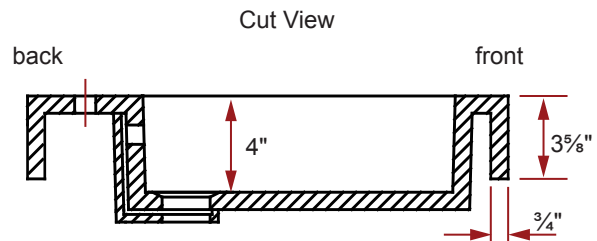

Item # 30010

COMPOSITE (PURE) COUNTERTOP BATHROOM BASIN

19³/₄" x 18" x 3⁵/₈"

Actual product may not be exactly as pictured.

DESIGN FEATURES

- Seamless solid surface composite construction formulated from a blend of natural and synthetic materials.
- Non-porous surface is anti-bacterial and easy to clean as well as impact, scratch and stain resistant.
- Designed for above counter installation.
- Flat bottom, single centered rectangular bowl.
- Available with a finished or non-finished back.
- Generous rear faucet deck.

PRODUCT SPECIFICATIONS

- Model: RA-2018C
- Faucet holes available:
 - Item # 30010 - No Holes
 - Item # 30010-01 - 1 Hole
 - Item # 30010-04 - 3 Holes - 4" Centerset
 - Item # 30010-08 - 3 Holes - 8" Widespread
- Faucets not included.
- Overflow included at back of bowl.
- 1 year limited manufacturer's warranty included.

SINK DIMENSIONS

- Diagrams not to scale.
- All measurements $\pm 1/4$ ".

This sink complies with CSA Standards

In keeping with our policy of continuing product improvement, Acri-Tec Industries Corp. reserves the right to change product specifications without notice.