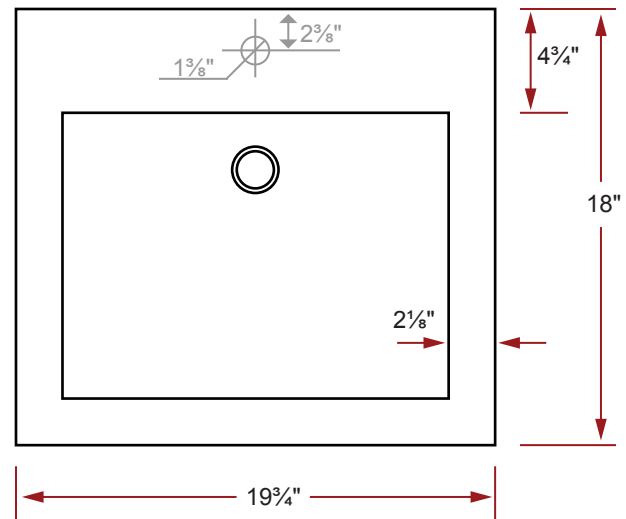

Item # 30010

COMPOSITE (PURE) COUNTERTOP BATHROOM BASIN

19³/₄" x 18" x 3⁵/₈"

Actual product may not be exactly as pictured.

DESIGN FEATURES

- Seamless solid surface composite construction formulated from a blend of natural and synthetic materials.
- Non-porous surface is anti-bacterial and easy to clean as well as impact, scratch and stain resistant.
- Designed for above counter installation.
- Flat bottom, single centered rectangular bowl.
- Available with a finished or non-finished back.
- Generous rear faucet deck.

PRODUCT SPECIFICATIONS

- Model: RA-2018C
- Faucet holes available:
 - Item # 30010 - No Holes
 - Item # 30010-01 - 1 Hole
 - Item # 30010-04 - 3 Holes - 4" Centerset
 - Item # 30010-08 - 3 Holes - 8" Widespread
- Faucets not included.
- Overflow included at back of bowl.
- 1 year limited manufacturer's warranty included.

SINK DIMENSIONS

- Diagrams not to scale.
- All measurements $\pm 1/4$ ".

This sink complies with CSA Standards

In keeping with our policy of continuing product improvement, Acri-Tec Industries Corp. reserves the right to change product specifications without notice.