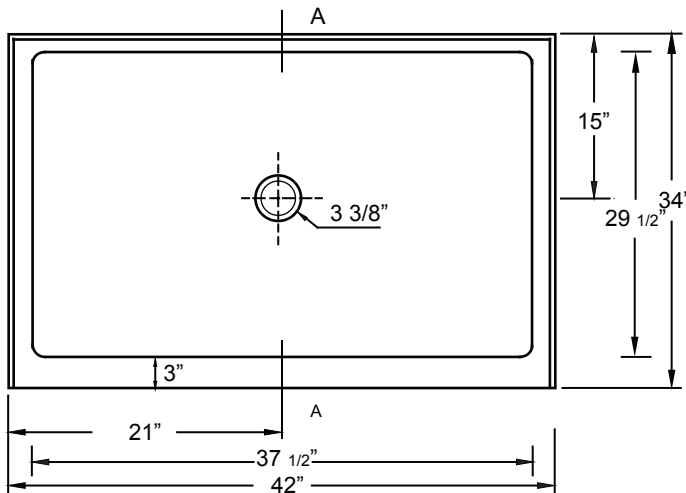

## 42" x 34" Single Threshold Shower Base (Low Profile)

\*Note: Shower base may not be exactly as pictured  
\*1 year limited manufacturer's warranty included

### SHOWER BASE DIMENSIONS

\*Diagram is not to scale

This shower base complies with CSA Standards

### DESIGN FEATURES

- Acrylic shower base constructed of cast high gloss acrylic and reinforced with a fibreglass backing
- Standard 3 3/8" shower drain opening
- Shower base trimmed to fit 42" x 34" rough opening
- Integral tiling flange for easy installation

### OPTIONS

- Available in:  
White

Compatible Shower Doors:  
9749392 (Section 18, Page 2)

\*Shower Drains are not included  
All measurements  $\pm 1/4"$

In keeping with our policy of continuing product improvement, Acric-Tec Industries Corp., reserves the right to change product specifications without notice.