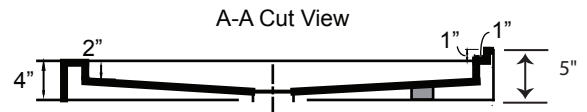

*Shower Drains are not included
All measurements $\pm 1/4"$

In keeping with our policy of continuing product improvement, Acric-Tec Industries Corp., reserves the right to change product specifications without notice.