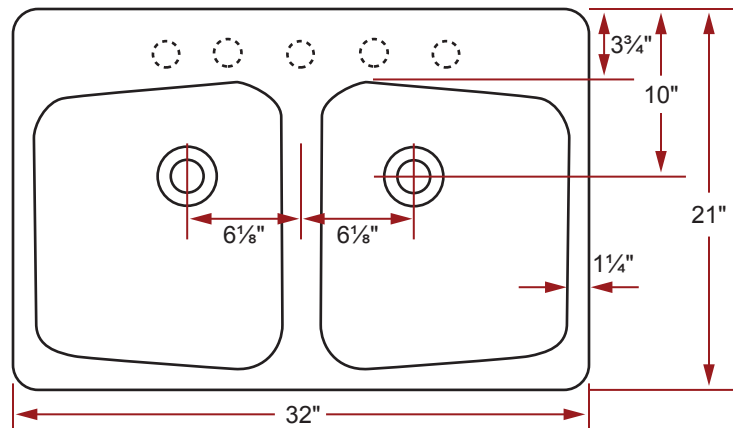

### DESIGN FEATURES

- High-gloss cast acrylic reinforced with a fiberglass backing providing strength, vibration reduction and sound deadening.
- Non-porous finish creates a surface resistant to stains and mildew.
- Easy to clean with non-abrasive cleaners.
- Designed for drop-in applications requiring no mounting hardware.
- Integral faucet deck.

### PRODUCT SPECIFICATIONS

- Available in white.
- Double bowls with round corners.
- Faucet holes available:
  - Item # 19051 - No Holes
  - Item # 19051-01 - 1 Hole
  - Item # 19051-04 - 3 Holes - 4" Centerset
  - Item # 19051-08 - 3 Holes - 8" Widespread
- 3½" drain opening.
- Net sink weight: 12 lbs.
- Minimum cabinet size required: 36"
- Faucets and stainers not included.
- 1 year limited manufacturer's warranty included.

### SINK DIMENSIONS

- Diagrams not to scale.
- All measurements ±¼".

This sink complies with CSA Standards

In keeping with our policy of continuing product improvement, Acri-Tec Industries Corp. reserves the right to change product specifications without notice.