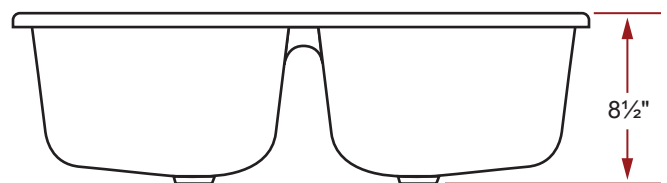

## Item # 19051 GOURMET ACRYLIC DROP-IN KITCHEN SINK 32" x 21" x 8½"

### DESIGN FEATURES

- High-gloss cast acrylic reinforced with a fiberglass backing providing strength, vibration reduction and sound deadening.
- Non-porous finish creates a surface resistant to stains and mildew.
- Easy to clean with non-abrasive cleaners.
- Designed for drop-in applications requiring no mounting hardware.
- Integral faucet deck.

### PRODUCT SPECIFICATIONS

- Available in white.
- Double bowls with round corners.
- Faucet holes available:
  - Item # 19051 - No Holes
  - Item # 19051-01 - 1 Hole
  - Item # 19051-04 - 3 Holes - 4" Centerset
  - Item # 19051-08 - 3 Holes - 8" Widespread
- 3½" drain opening.
- Net sink weight: 12 lbs.
- Minimum cabinet size required: 36"
- Faucets and stainers not included.
- 1 year limited manufacturer's warranty included.

### SINK DIMENSIONS

- Diagrams not to scale.
- All measurements ±¼".

This sink complies with CSA Standards

In keeping with our policy of continuing product improvement, Acri-Tec Industries Corp. reserves the right to change product specifications without notice.