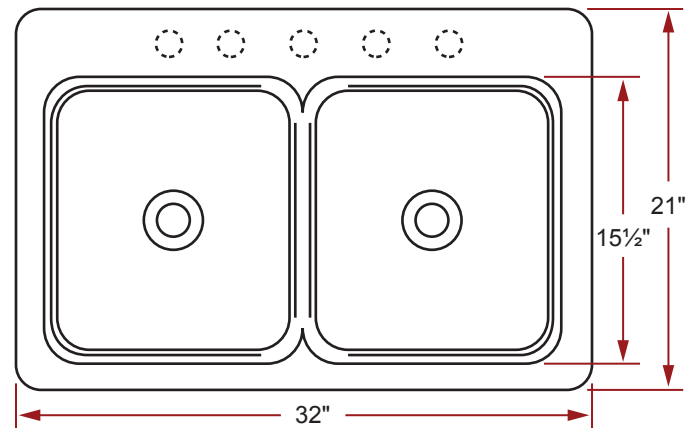

### DESIGN FEATURES

- High-gloss cast acrylic reinforced with a fibreglass backing providing strength, vibration reduction and sound deadening.
- Non-porous finish creates a surface resistant to stains and mildew.
- Easy to clean with non-abrasive cleaners.
- Designed for drop-in applications requiring no mounting hardware.
- Integral faucet deck.

### PRODUCT SPECIFICATIONS

- Available in white.
- Double bowls with round corners.
- Faucet holes available:
  - Item # 19041 - No Holes
  - Item # 19041-01 - 1 Hole
  - Item # 19041-04 - 3 Holes - 4" Centerset
  - Item # 19041-08 - 3 Holes - 8" Widespread
- 3½" drain opening.
- Net sink weight: 11 lbs.
- Minimum cabinet size required: 36"
- Faucets and stainers not included.
- 1 year limited manufacturer's warranty included.

### SINK DIMENSIONS

- Diagrams not to scale.
- All measurements ±¼".

This sink complies with CSA Standards

In keeping with our policy of continuing product improvement, Acri-Tec Industries Corp. reserves the right to change product specifications without notice.