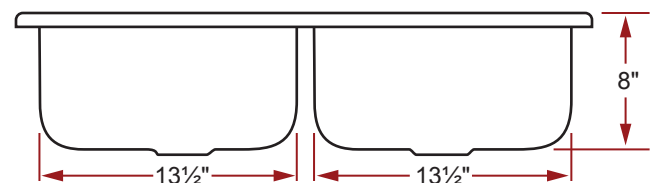

### DESIGN FEATURES

- High-gloss cast acrylic reinforced with a fibreglass backing providing strength, vibration reduction and sound deadening.
- Non-porous finish creates a surface resistant to stains and mildew.
- Easy to clean with non-abrasive cleaners.
- Designed for drop-in applications requiring no mounting hardware.
- Integral faucet deck.

### PRODUCT SPECIFICATIONS

- Available in white.
- Double bowls with round corners.
- Faucet holes available:
  - Item # 19041 - No Holes
  - Item # 19041-01 - 1 Hole
  - Item # 19041-04 - 3 Holes - 4" Centerset
  - Item # 19041-08 - 3 Holes - 8" Widespread
- 3½" drain opening.
- Net sink weight: 11 lbs.
- Minimum cabinet size required: 36"
- Faucets and stainers not included.
- 1 year limited manufacturer's warranty included.

### SINK DIMENSIONS

- Diagrams not to scale.
- All measurements ±¼".

This sink complies with CSA Standards

In keeping with our policy of continuing product improvement, Acri-Tec Industries Corp. reserves the right to change product specifications without notice.