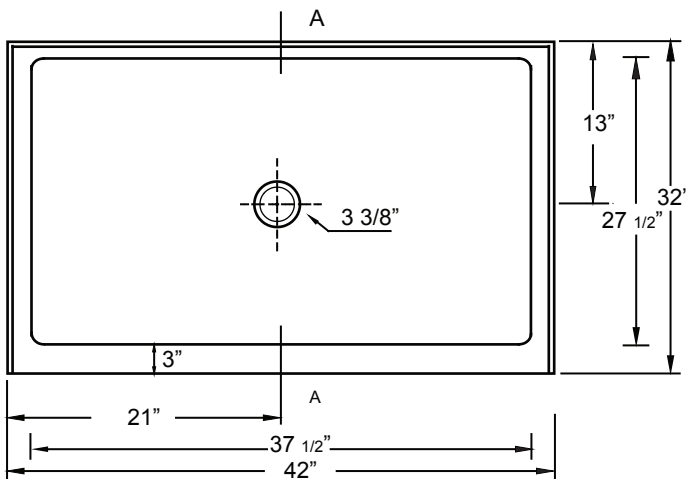

63163

42" x 32" Single Threshold Shower Base (Minimalist)

*Note: Shower base may not be exactly as pictured
*1 year limited manufacturer's warranty included

SHOWER BASE DIMENSIONS

*Diagram is not to scale

DESIGN FEATURES

- Acrylic shower base constructed of cast high gloss acrylic and reinforced with a fibreglass backing
- Standard 3 3/8" shower drain opening
- Shower base trimmed to fit 42" x 32" rough opening
- Integral tiling flange for easy installation

OPTIONS

- Available in:
White

Compatible Shower Doors:
9749392 (Section 18, Page 2)

This shower base complies with CSA Standards

*Shower Drains are not included
All measurements $\pm 1/4"$

In keeping with our policy of continuing product improvement, Acri-Tec Industries Corp., reserves the right to change product specifications without notice.