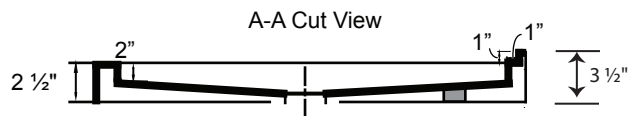

This shower base complies with CSA Standards

*Shower Drains are not included
All measurements $\pm 1/4"$

In keeping with our policy of continuing product improvement, Acri-Tec Industries Corp., reserves the right to change product specifications without notice.