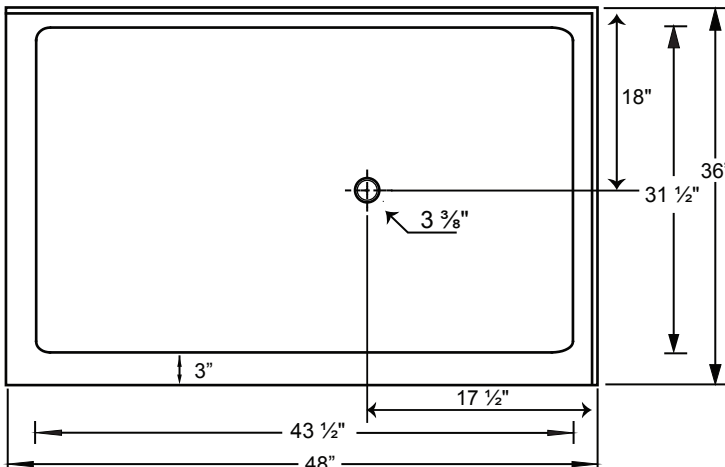

60106 (LH) 60107 (RH)

48" x 36" Double Threshold Shower Base (Minimalist)

- *Right Hand Threshold pictured
- *1 year limited manufacturer's warranty included
- *Note: Above picture may not be exact size

SHOWER BASE DIMENSIONS

*Left Hand Threshold drawing

*Diagram is not to scale

This shower base complies with CSA Standards

*Shower Drains are not included
All measurements $\pm 1/4"$

DESIGN FEATURES

- Acrylic shower base constructed of cast high gloss acrylic and reinforced with a fibreglass backing
- Available in left hand or right hand threshold configuration
- Standard 3 $\frac{3}{8}$ " shower drain opening
- Shower base trimmed to fit 48" x 36" rough opening
- Integral tiling flange for easy installation

OPTIONS

- Available in:
White

Compatible Shower Doors:

- CPL109DT (Section 18, Page 9)
- 9749DT (Section 18, Page 8)

In keeping with our policy of continuing product improvement, Acric-Tec Industries Corp., reserves the right to change product specifications without notice.