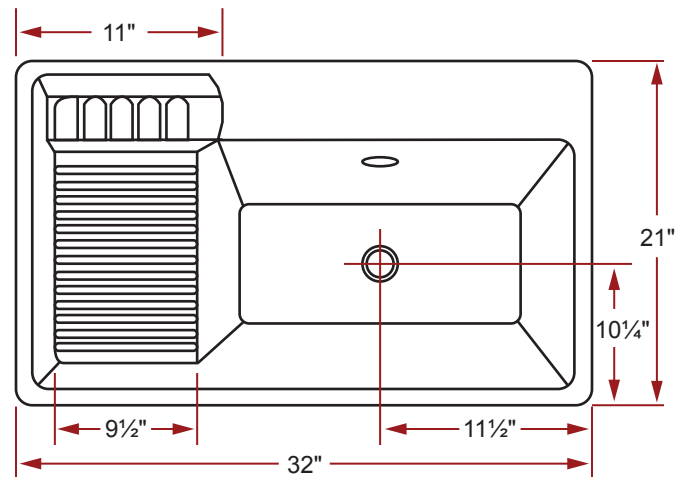

Item # 11041 EUROPA DELUXE ACRYLIC DROP-IN LAUNDRY SINK 32" x 21" x 11³/₄"

DESIGN FEATURES

- High-gloss cast acrylic reinforced with a fiberglass backing providing strength, vibration reduction and sound deadening.
- Non-porous finish creates a surface resistant to stains and mildew.
- Easy to clean with non-abrasive cleaners.
- Designed for drop-in applications requiring no mounting hardware.
- Integral faucet deck that includes a cast soap dish.
- Left side of sink contains an integral cast washboard drainer.

PRODUCT SPECIFICATIONS

- Available in white.
- Single bowl with small radius corners.
- Faucet holes available:
 - Item # 11041 - No Holes
 - Item # 11041-01 - 1 Hole
 - Item # 11041-04 - 3 Holes - 4" Centerset
 - Item # 11041-08 - 3 Holes - 8" Widespread
- 3¹/₂" drain opening.
- Net sink weight: 13 lbs.
- Minimum cabinet size required: 36"
- Faucets and stainers not included.
- 1 year limited manufacturer's warranty included.

SINK DIMENSIONS

- Diagrams not to scale.
- All measurements ±1/4".

This sink complies with CSA Standards

In keeping with our policy of continuing product improvement, Acri-Tec Industries Corp. reserves the right to change product specifications without notice.