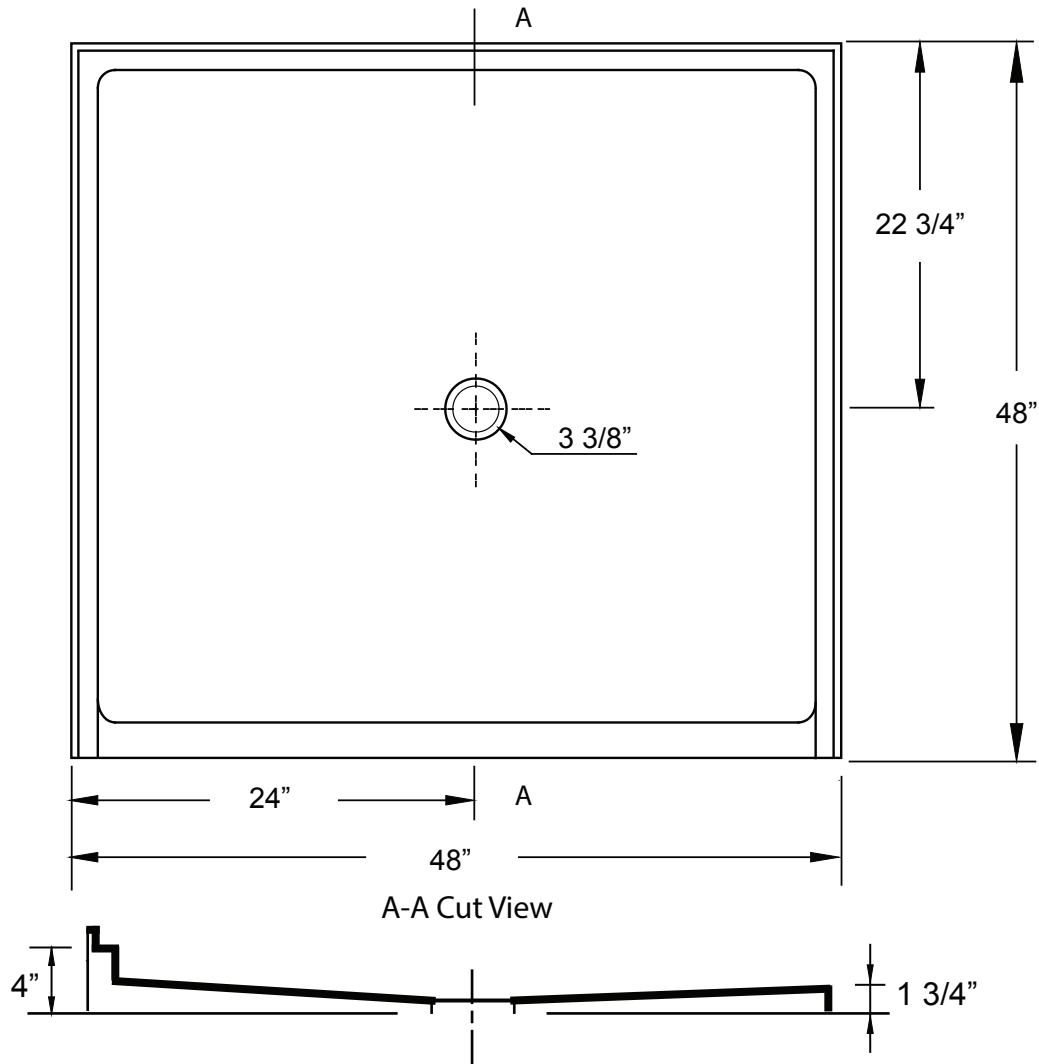

Shower Base 48"x 48"

Barrier Free (72041)

Diagram not to scale.

All Measurements: + 1/4"

Drain Hole: 3 3/8"

Shower base trimmed to fit 48" x 48" rough opening.

This base complies with CSA Standards

Barrier Free shower bases are designed to accommodate a collapsible threshold.
These are available as an accessory from Acri-tec.