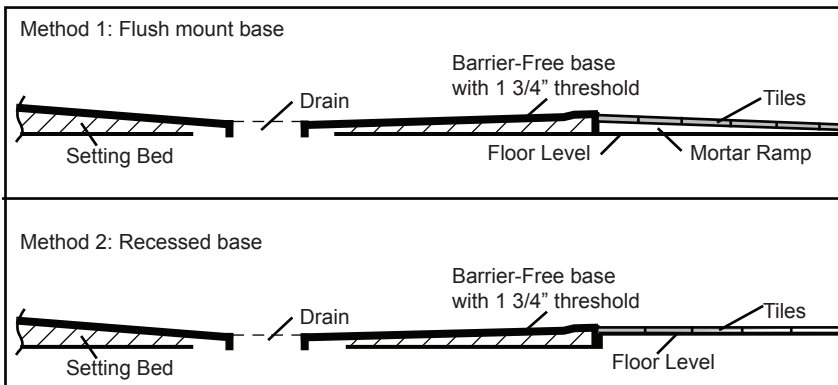

Shower Base 48"x 48"

Barrier Free (72041)

Diagram not to scale.

All Measurements: + 1/4"

Drain Hole: 3 3/8"

Shower base trimmed to fit 48" x 48" rough opening.

This base complies with CSA Standards

Barrier Free shower bases are designed to accommodate a collapsible threshold.
These are available as an accessory from Acri-tec.