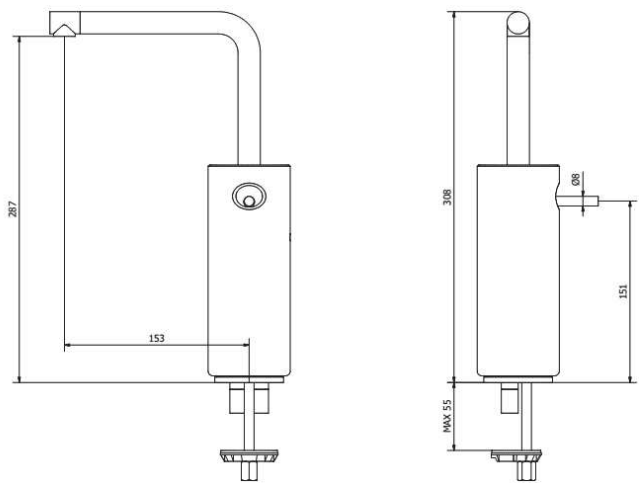

AQUABRASS

UR20BC

Product Description

Urban single-hole lavatory faucet

- solid brass construction
- crystal clear water flow
- single volume and temperature joystick control
- press pop-up drain with overflow included
- 3/8" connection

height: 7¹⁵/₁₆"

overall projection: 7⁷/₁₆"

flow rate: 1.5 gpm**

FINISHES

Standard

Polished chrome (pc)

Custom

15 custom finishes available

(ask your local Aquabrax authorized dealer for details)

**Optional low flow regulator: #ABAE31221900000 (1.2 gpm), must be pre-installed by Aquabrax.