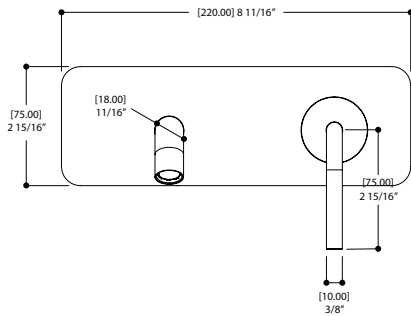

FEATURES

Solid brass construction
 2 handle inserts included – smooth and knurled
 Crystal clear water flow
 Drain not included, see page 212 for options
 Rough-in not included, order **#CB029**

FINISHES

CODE & COMPLIANCE

SPECS AT LARGE

Overall spout projection: 8 11/16"	Flow rate: 2 gpm
CC spout projection: 7 1/8"	Mounting hole: 1 3/8"
Total faucet height: 2 15/16"	Counter depth: 1 3/8"

Aquabross cannot be held responsible for any technical or typographical errors or omissions contained within this document and reserves the right to make changes without prior notice.