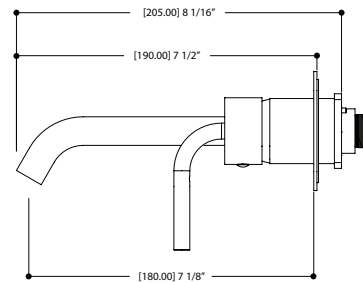

FEATURES

Solid brass construction
 2 handle inserts included – smooth and knurled
 Crystal clear water flow
 Drain not included, see page 212 for options
 Rough-in not included, order **#CB029**

FINISHES

CODE & COMPLIANCE

SPECS AT LARGE

Overall spout projection: 8 11/16"	Flow rate: 2 gpm
CC spout projection: 7 1/8"	Mounting hole: 1 3/8"
Total faucet height: 2 15/16"	Counter depth: 1 3/8"

Aquabross cannot be held responsible for any technical or typographical errors or omissions contained within this document and reserves the right to make changes without prior notice.