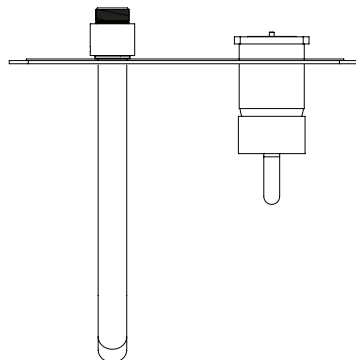

FEATURES

Solid brass construction
 2 handle inserts included – smooth and knurled
 Crystal clear water flow
 Drain not included, see page 212 for options
 Rough-in not included, order **#CB029**

FINISHES

CODE & COMPLIANCE

SPECS AT LARGE

Overall spout projection: 8 11/16"	Flow rate: 2 gpm
CC spout projection: 7 1/8"	Mounting hole: 1 3/8"
Total faucet height: 2 15/16"	Counter depth: 1 3/8"

Aquabross cannot be held responsible for any technical or typographical errors or omissions contained within this document and reserves the right to make changes without prior notice.