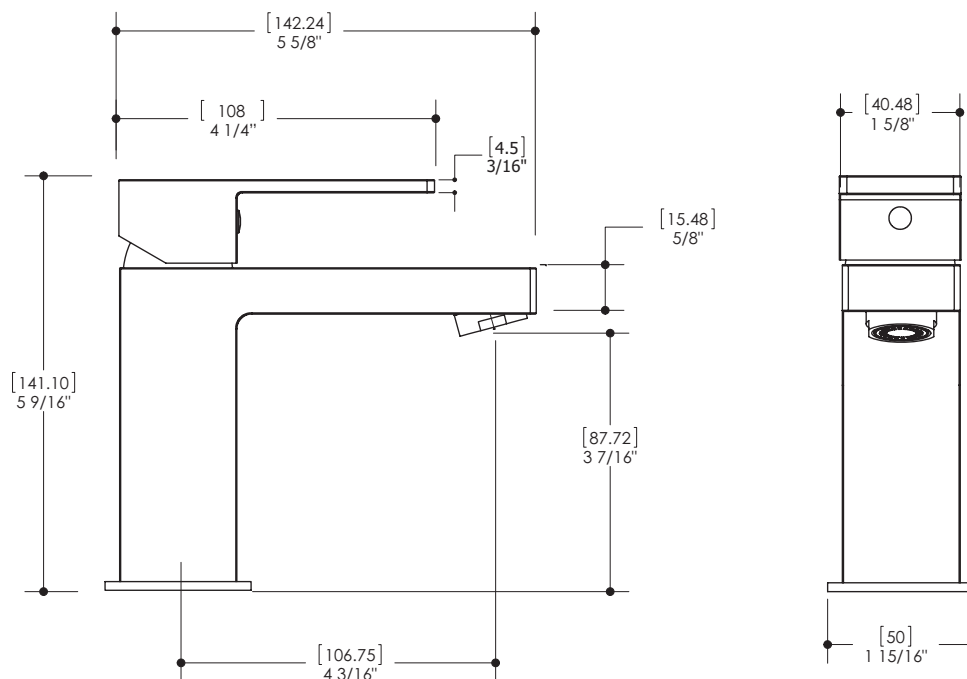

FEATURES

Solid brass construction - **LEAD FREE**
 Single volume and temperature lever control
 Aerated water flow
 Pop-up drain with overflow # ABDR00699
 Ceramic cartridge # ABCA86094
 3/8" connection
 18" stainless steel braided supply hose

CODE & COMPLIANCE

AB1953

SPECS AT LARGE

Overall spout projection: 5 5/8"	Faucet flow rate: 1.5 gpm
CC spout projection: 4 3/16"	Mounting hole: 1 3/8"
Total faucet height: 5 9/16"	Counter depth: 1 3/8"

EXPLOSION PARTS