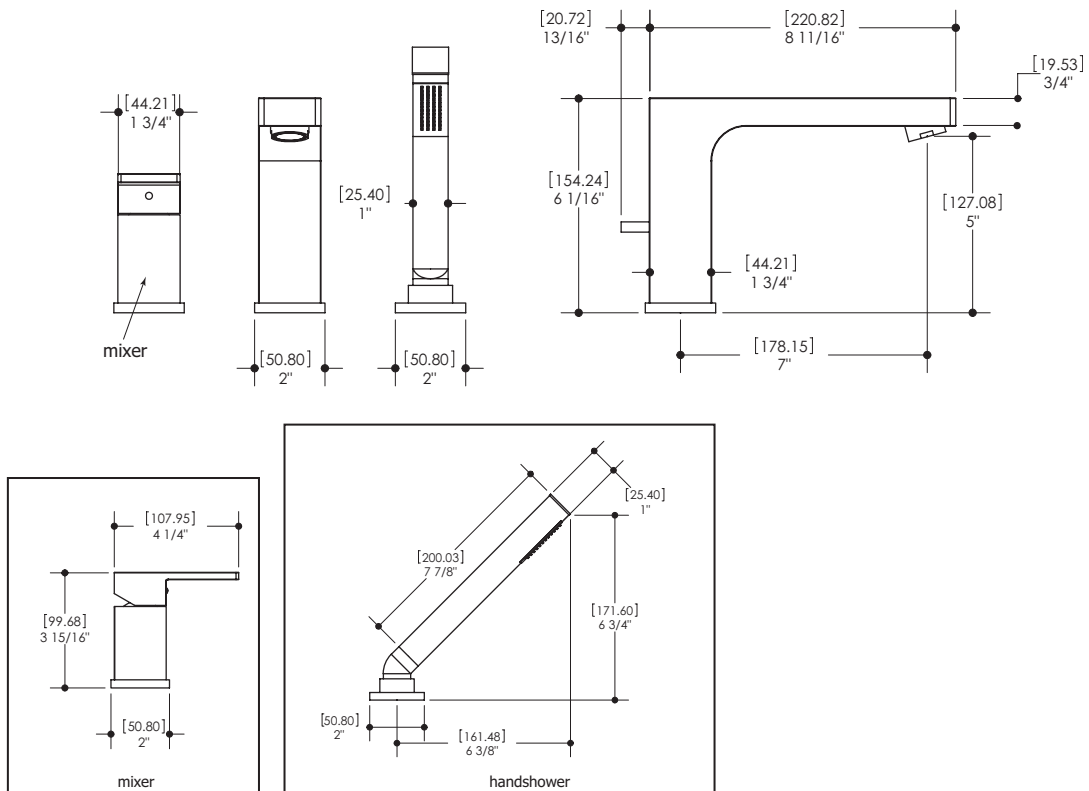

FEATURES

- Solid brass construction
- Aerated water flow
- Diverter at the back of the spout
- Single spray microphone handshower
- 5' double-helix hidden hose
- 40mm ceramic cartridge #ABCA86093
- 1/2" connection
- 18" stainless steel braided supply hose

Commercial: 2 years warranty

(complete warranty available at www.aquabross.com/warranty)

SPECS AT LARGE

Overall spout projection: 8 11/16"	Flow rate tub filler: 5.5 gpm
CC spout projection: 7"	Flow rate handshower: 2.5 gpm
Total faucet height: 6 1/16"	Mounting hole: 1 3/8"
Total handshower height: 7 3/4"	Counter depth: 1 3/8"

EXPLOSION PARTS