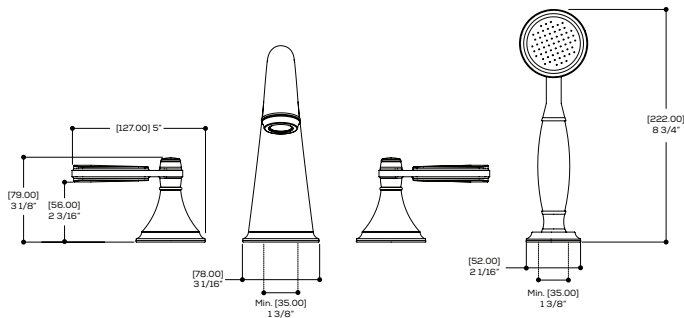

AQUABRASS

Vittorio 83518

4-piece deckmount tub filler with handshower

FEATURES

Solid brass construction
Crystal clear water flow
Handshower with 5' double-helix hidden hose
1/2" connection

FINISHES

Standard
Polished chrome (pc)
Brushed gold (bgd)

SPECS AT LARGE

Overall spout projection: 10 1/4" CC spout projection: 8 1/4"
Flow rate (tub filler): 8gpm Mounting hole: 1 3/8"
(handshower): 2.5gpm

Aquabrace cannot be held responsible for any technical or typographical errors or omissions contained within this document and reserves the right to make changes without prior notice.