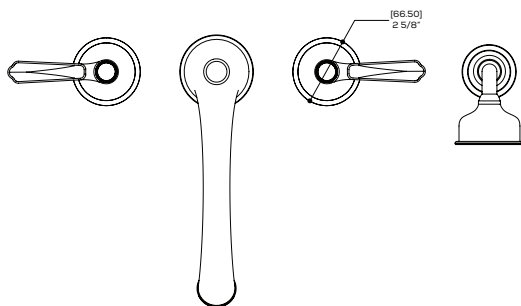

AQUABRASS

Vittorio 83518

4-piece deckmount tub filler with handshower

FEATURES

Solid brass construction
Crystal clear water flow
Handshower with 5' double-helix hidden hose
1/2" connection

FINISHES

Standard
Polished chrome (pc)
Brushed gold (bgd)

SPECS AT LARGE

Overall spout projection: 10 1/4" CC spout projection: 8 1/4"
Flow rate (tub filler): 8gpm Mounting hole: 1 3/8"
(handshower): 2.5gpm

Aquabrace cannot be held responsible for any technical or typographical errors or omissions contained within this document and reserves the right to make changes without prior notice.