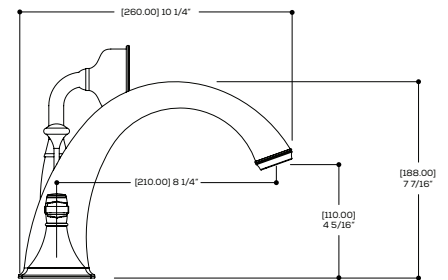

AQUABRASS

Vittorio 83518

4-piece deckmount tub filler with handshower

FEATURES

Solid brass construction
Crystal clear water flow
Handshower with 5' double-helix hidden hose
1/2" connection

FINISHES

Standard
Polished chrome (pc)
Brushed gold (bgd)

SPECS AT LARGE

Overall spout projection: 10 1/4" CC spout projection: 8 1/4"
Flow rate (tub filler): 8gpm Mounting hole: 1 3/8"
(handshower): 2.5gpm

Aquabrace cannot be held responsible for any technical or typographical errors or omissions contained within this document and reserves the right to make changes without prior notice.