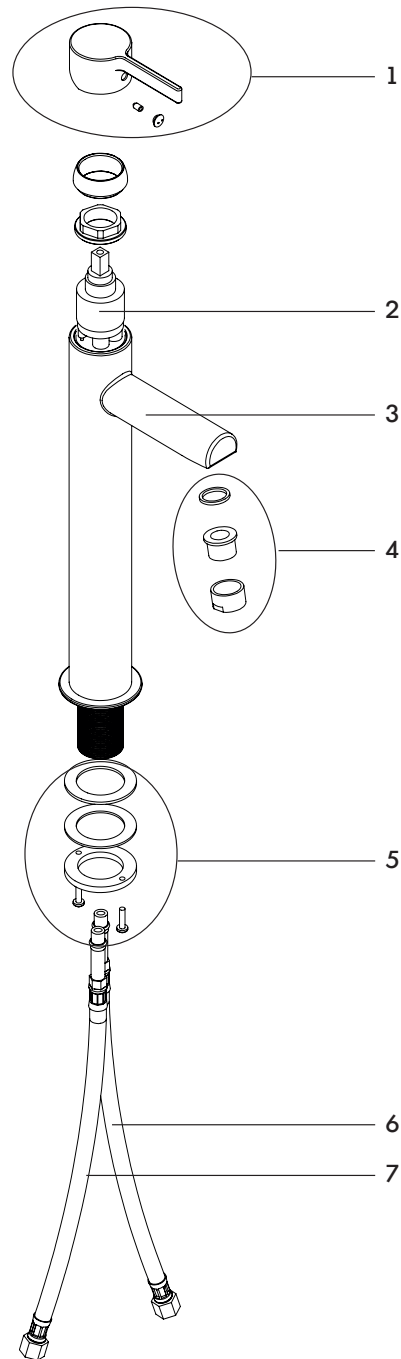

FEATURES

- Solid brass construction - **LEAD FREE**
- Single volume and temperature lever control
- Aerated water flow
- Press pop-up drain with overflow # ABDR00699
- Ceramic cartridge
- 3/8" connection
- 18" stainless steel braided supply hose

CODE & COMPLIANCE

AB1953

SPECS AT LARGE

- Overall spout projection: 8 7/16"
- Flow rate: 1.5 gpm
- CC spout projection: 6 3/4"
- Mounting hole: 1 3/8"
- Total faucet height: 13 1/16"
- Counter depth: 1 3/8"

EXPLOSION PARTS

Item	Code	Description
1	ABFC68273	Handle Kit
2	ABCA04075	35mm cartridge
3	ABFC61088	Faucet body
4	ABAE14007	Aerator kit

Item	Code	Description
5	ABFP09172	Retainer kit
6	ABFH09227	Cold water hose
7	ABFH09224	Hot water hose