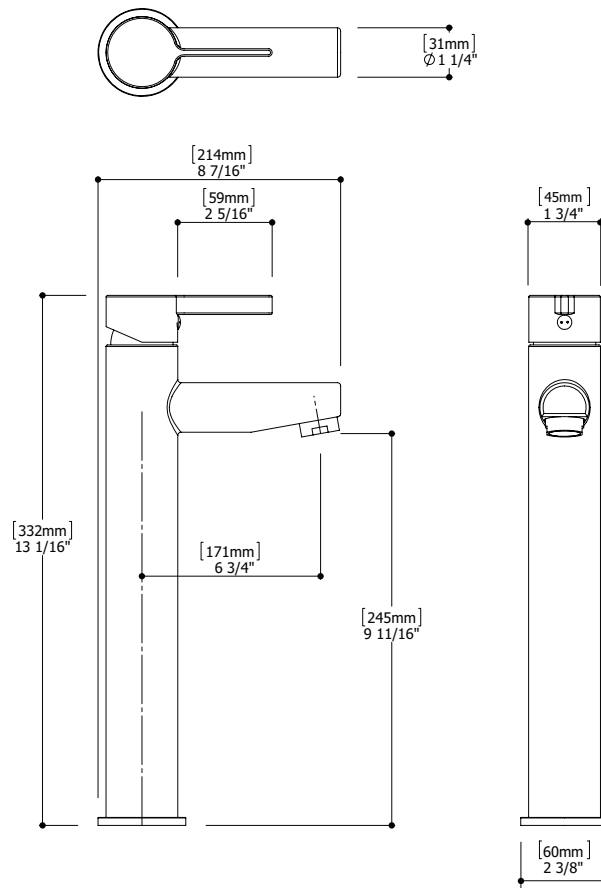

FEATURES

- Solid brass construction - **LEAD FREE**
- Single volume and temperature lever control
- Aerated water flow
- Press pop-up drain with overflow # ABDR00699
- Ceramic cartridge
- 3/8" connection
- 18" stainless steel braided supply hose

CODE & COMPLIANCE

AB1953

SPECS AT LARGE

- Overall spout projection: 8 7/16"
- Flow rate: 1.5 gpm
- CC spout projection: 6 3/4"
- Mounting hole: 1 3/8"
- Total faucet height: 13 1/16"
- Counter depth: 1 3/8"

EXPLOSION PARTS

Item	Code	Description
1	ABFC68273	Handle Kit
2	ABCA04075	35mm cartridge
3	ABFC61088	Faucet body
4	ABAE14007	Aerator kit

Item	Code	Description
5	ABFP09172	Retainer kit
6	ABFH09227	Cold water hose
7	ABFH09224	Hot water hose