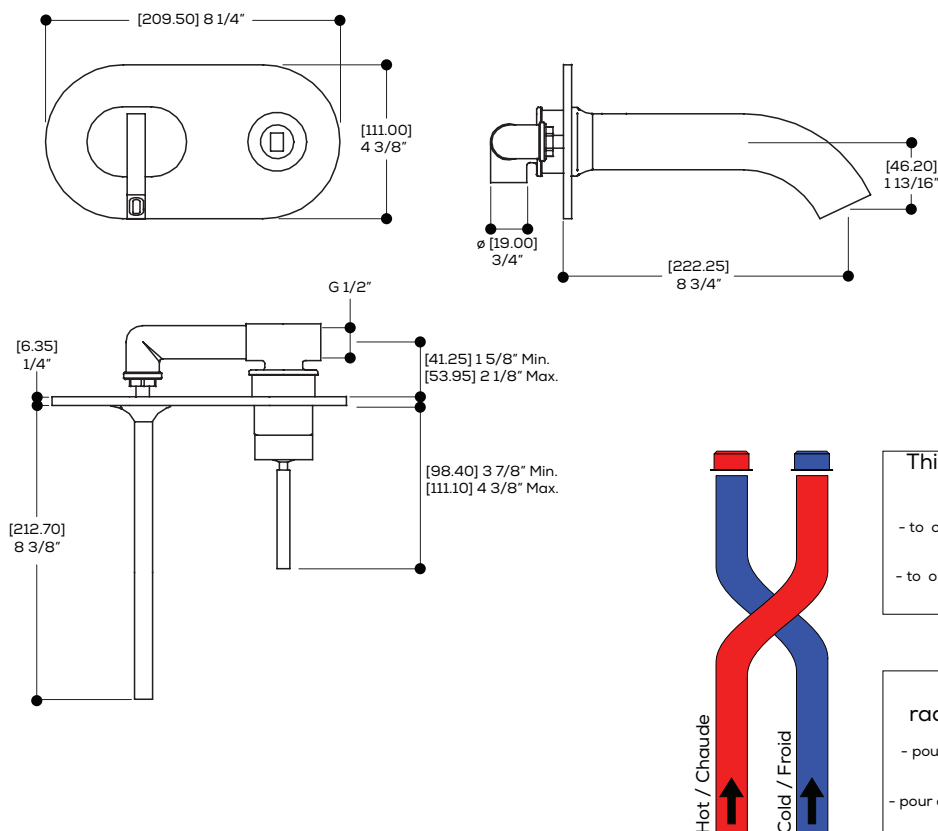

FEATURES

Solid brass construction
 Single volume and temperature joystick control
 Aerated water flow
 Ceramic cartridge # ABCA39598
 1/2" NPT female connection

AQUACRISTAL handle available

FINISHES

Standard

SPECS AT LARGE

Overall projection: 8 5/8" Flow rate: 2.2 gpm
 CC projection: 7 15/16"
 Total height (with plate): 4 5/16"

This faucet require reverse pipe connexion

- to obtain hot water when the decorative lever is pushed up and to the left
- to obtain cold water when the decorative lever is pushed up and to the right

Ce robinet nécessite un raccordement de tuyau inversé

- pour obtenir de l'eau chaude lorsque le levier est soulevé vers la gauche
- pour obtenir de l'eau froide lorsque le levier est soulevé vers la droite