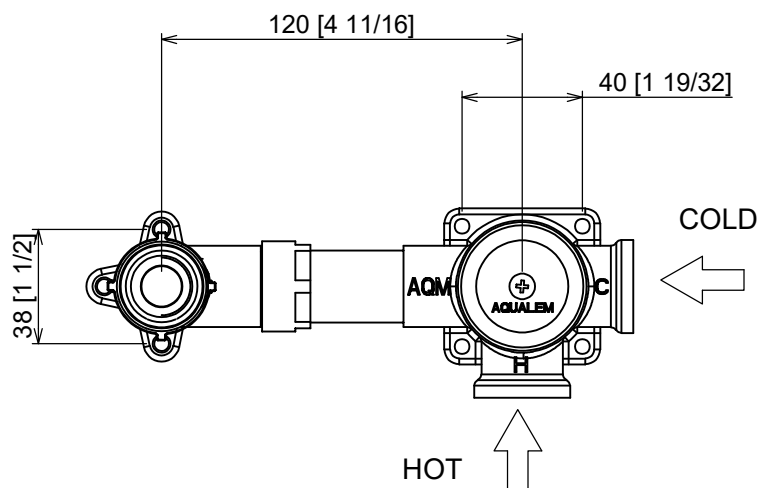

### Features:

- Solid brass construction
- 1/2 NPT Female Connection

### Standards:

- CSA B125.1
- NSF/ANSI standard 61
- NSF/ANSI standard 372
- ASME A112.18.1

Right side handle

Top handle

left side handle

Finished wall must be between Max. ~ Min.