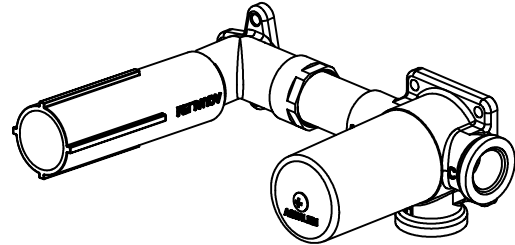

Wall-mounted Lavatory Faucet Rough-In Valve Progressive Cartridge Model : MP5100.RI

Features:

- -Solid brass construction
- -1/2 NPT Female Connection

Standards:

- -CSA B125.1
- -NSF/ANSI standard 61
- -NSF/ANSI standard 372
- -ASME A112.18.1