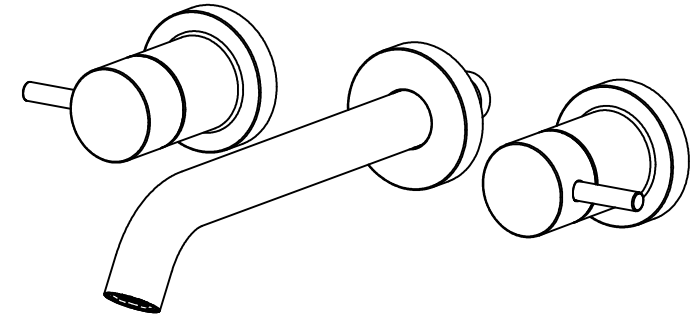

Wall-Mounted Two Handle Lavatory Faucet Trim Set

Collection: GIO

Model : MP4216.TR

Features:

- -Solid brass construction
- -Pop-up drain included
- -1.5GPM @ 60PSI

Standards:

- -CSA B125.1
- -NSF/ANSI standard 61
- -NSF/ANSI standard 372
- -ASME A112.18.1