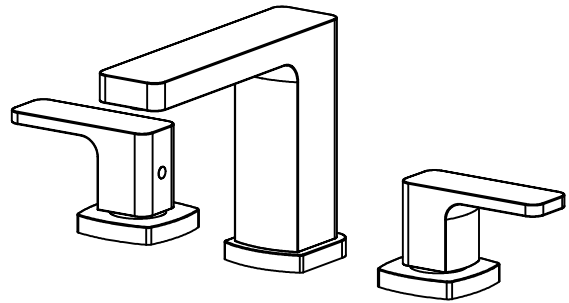

Widespread Lavatory Faucet Collection: MORANDI Model : MP3226

Features:

- Solid brass construction
- Pop-up drain included
- 3/8" compression hose included
- 1.5GPM @ 60PSI

Standards:

- CSA B125.1
- NSF/ANSI standard 61
- NSF/ANSI standard 372
- ASME A112.18.1

Cut-Out Dimension: