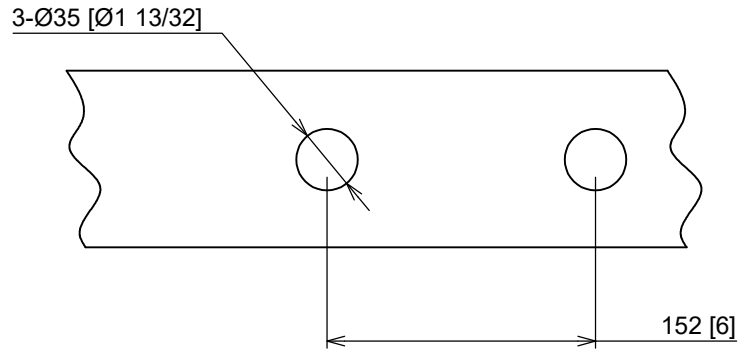

2-Holes lavatory faucet
Collection: ORIGIN PLUS Series
Model : MP2218KN

Features:

- Solid brass construction
- Pop-up drain included
- 3/8" compression hose included
- 1.5GPM @ 60PSI

Cut-Out Dimension:

Standards: