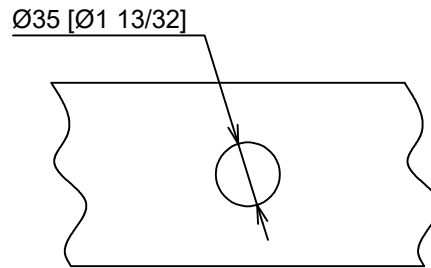

Single hole lavatory faucet
 Collection: ARCH Series
 Model : MP1325

Features:

- Solid brass construction
- Pop-up drain included
- 3/8" compression hose included
- 1.5GPM @ 60PSI

Cut-Out Dimension:

Standards: