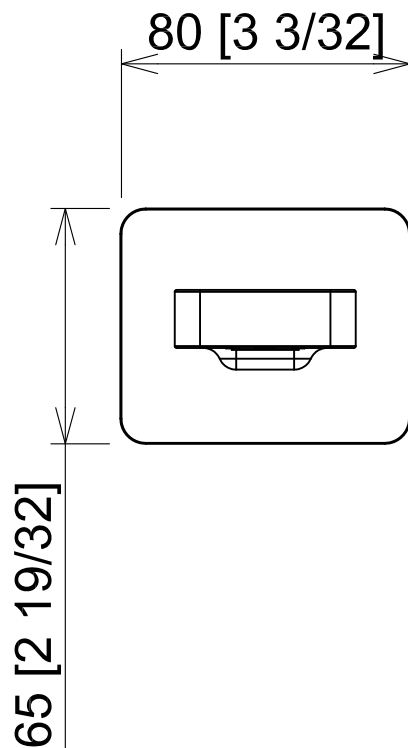

Wall-mount Tub Spout Model : A4FT0160

Features:

- Solid brass construction
- 1/2" Female connection

Standards:

- CSA B125.1
- ASME A112.18.1

1/2 NPT female
w/ slip-on connection