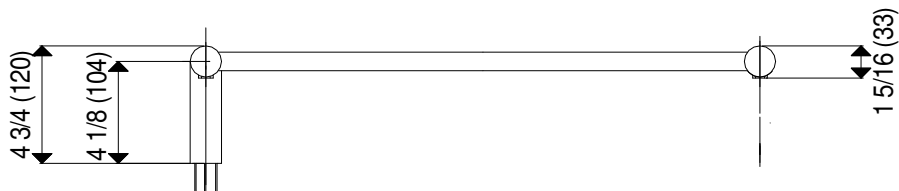

Note: Drawing shows back of unit. Power connection on the right when mounted on wall.

RADIANT MODEL: RWH-SP OR SB HARDWIRED STRAIGHT